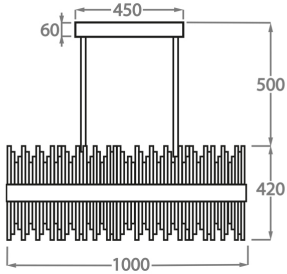

CL122-RECT-100,
Height: 42 cm (16.54")
Width: 28 cm (11.02")
Length: 100 cm (39.37")
Bulbs: 1 x 45W LED strip
Net Weight: 23 kg / 51 lb

Size Two

CL122-RECT-150,
Height: 42 cm (16.54")
Width: 28 cm (11.02")
Length: 150 cm (59.06")
Bulbs: 1 x 60W LED strip
Net Weight: 32 kg / 71 lb

Size Three

CL122-RECT-200,
Height: 42 cm (16.54")
Width: 28 cm (11.02")
Depth: 200 cm (78.74")
Bulbs: 1 x 85W LED strip
Net Weight: 40 kg / 88 lb

Please note as standard all of our LED lights give off a warm light (3500k warm light)

The dimensions of the supporting rods and ceiling rose are not included in the height measurements.
The standard rods and ceiling rose are 50cm (20") high if not otherwise specified by the customer.