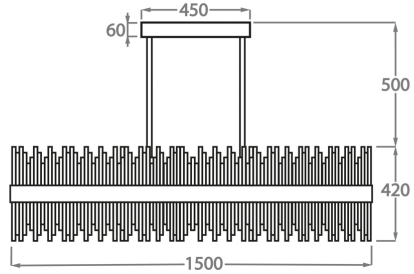

CL122-RECT-100,
Height: 42 cm (16.54")
Width: 28 cm (11.02")
Length: 100 cm (39.37")
Bulbs: 1 x 45W LED strip
Net Weight: 23 kg / 51 lb

Size Two

CL122-RECT-150,
Height: 42 cm (16.54")
Width: 28 cm (11.02")
Length: 150 cm (59.06")
Bulbs: 1 x 60W LED strip
Net Weight: 32 kg / 71 lb

Size Three

CL122-RECT-200,
Height: 42 cm (16.54")
Width: 28 cm (11.02")
Depth: 200 cm (78.74")
Bulbs: 1 x 85W LED strip
Net Weight: 40 kg / 88 lb

Please note as standard all of our LED lights give off a warm light (3500k warm light)

The dimensions of the supporting rods and ceiling rose are not included in the height measurements.
The standard rods and ceiling rose are 50cm (20") high if not otherwise specified by the customer.