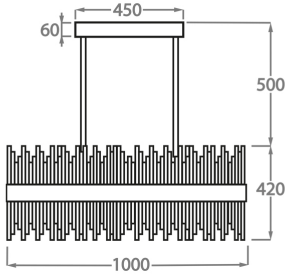

CL122-RECT-100,
Height: 42 cm (16.54")
Width: 28 cm (11.02")
Length: 100 cm (39.37")
Bulbs: 1 x 45W LED strip
Net Weight: 23 kg / 51 lb

Size Two

CL122-RECT-150,
Height: 42 cm (16.54")
Width: 28 cm (11.02")
Length: 150 cm (59.06")
Bulbs: 1 x 60W LED strip
Net Weight: 32 kg / 71 lb

Size Three

CL122-RECT-200,
Height: 42 cm (16.54")
Width: 28 cm (11.02")
Depth: 200 cm (78.74")
Bulbs: 1 x 85W LED strip
Net Weight: 40 kg / 88 lb

Please note as standard all of our LED lights give off a warm light (3500k warm light)

The dimensions of the supporting rods and ceiling rose are not included in the height measurements.
The standard rods and ceiling rose are 50cm (20") high if not otherwise specified by the customer.