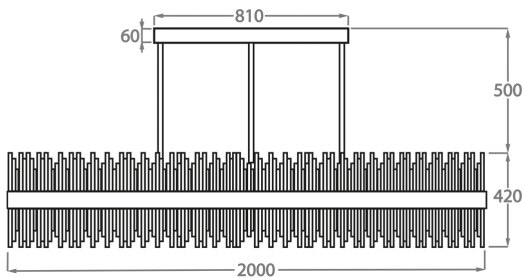

CL122-RECT-100,
Height: 42 cm (16.54")
Width: 28 cm (11.02")
Length: 100 cm (39.37")
Bulbs: 1 x 45W LED strip
Net Weight: 23 kg / 51 lb

Size Two

CL122-RECT-150,
Height: 42 cm (16.54")
Width: 28 cm (11.02")
Length: 150 cm (59.06")
Bulbs: 1 x 60W LED strip
Net Weight: 32 kg / 71 lb

Size Three

CL122-RECT-200,
Height: 42 cm (16.54")
Width: 28 cm (11.02")
Depth: 200 cm (78.74")
Bulbs: 1 x 85W LED strip
Net Weight: 40 kg / 88 lb

Please note as standard all of our LED lights give off a warm light (3500k warm light)

The dimensions of the supporting rods and ceiling rose are not included in the height measurements.
The standard rods and ceiling rose are 50cm (20") high if not otherwise specified by the customer.