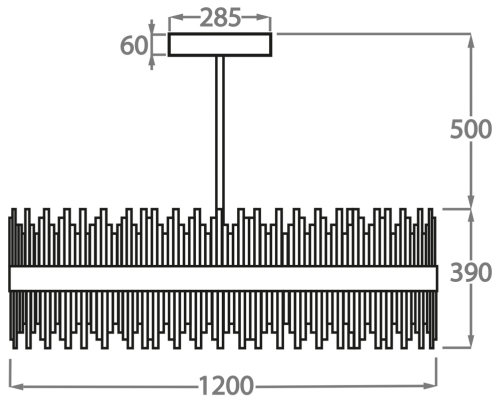

Size One

CL122-RO-75,

Height: 39 cm (15.35")

Diameter: 75 cm (29.53")

Bulbs: 2 x 45W LED strip with a life expectancy of 50,000 hours

Net Weight: 28 kg / 62 lb

Size Two

CL122-RO-100,

Height: 39 cm (15.35")

Diameter: 100 cm (39.37")

Bulbs: 2 x 60W LED strips with a life expectancy of 50,000 hours

Net Weight: 35 kg / 77 lb

Size Three

CL122-RO-120,

Height: 39 cm (15.35")

Diameter: 120 cm (47.24")

Bulbs: 2 x 75W LED strips with a life expectancy of 50,000 hours

Net Weight: 45 kg / 99 lb

Please note we offer two options for our LED lit products that you can discuss with your sales advisor:

Warm White - 2700K - 2900K

Cool White - 5000K - 6000K

The dimensions of the supporting rods and ceiling rose are not included in the height measurements

The standard rods and ceiling rose are 50cm (20") high if not otherwise specified by the customer