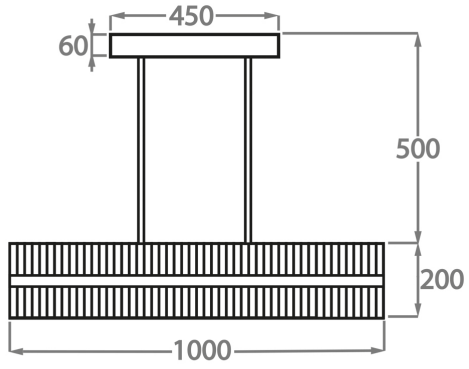

One Standard Size
CL121-RECT-100,
Height: 20 cm (7.87")
Width: 40 cm (15.75")
Length: 100 cm (39.37")
Bulbs: 8 x 40W E27
Net Weight: 28 kg / 62 lb

The dimensions of the supporting rods and ceiling rose are not included in the height measurements.
The standard rods and ceiling rose are 50cm (20") high if not otherwise specified by the customer.