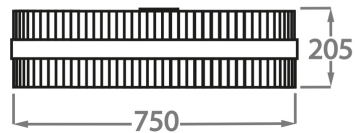

Size One

CL121-FM-40,
Height: 20.5 cm (8.07")
Diameter: 40 cm (15.75")
Bulbs: 4 x 40W E27
Net Weight: 8.5 kg / 19 lb

Size Two

CL121-FM-50,
Height: 20.5 cm (8.07")
Diameter: 50 cm (19.69")
Bulbs: 4 x 40W E27
Net Weight: 11 kg / 24 lb

Size Three

CL121-FM-60,
Height: 20.5 cm (8.07")
Diameter: 60 cm (23.62")
Bulbs: 4 x 40W E27
Net Weight: 12 kg / 26 lb

Size Four

CL121-FM-75,
Height: 20.5 cm (8.07")
Diameter: 75 cm (29.53")
Bulbs: 8 x 40W E27
Net Weight: 14 kg / 31 lb