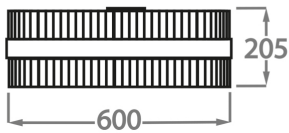

Size One

CL121-FM-40,
Height: 20.5 cm (8.07")
Diameter: 40 cm (15.75")
Bulbs: 4 x 40W E27
Net Weight: 8.5 kg / 19 lb

Size Two

CL121-FM-50,
Height: 20.5 cm (8.07")
Diameter: 50 cm (19.69")
Bulbs: 4 x 40W E27
Net Weight: 11 kg / 24 lb

Size Three

CL121-FM-60,
Height: 20.5 cm (8.07")
Diameter: 60 cm (23.62")
Bulbs: 4 x 40W E27
Net Weight: 12 kg / 26 lb

Size Four

CL121-FM-75,
Height: 20.5 cm (8.07")
Diameter: 75 cm (29.53")
Bulbs: 8 x 40W E27
Net Weight: 14 kg / 31 lb