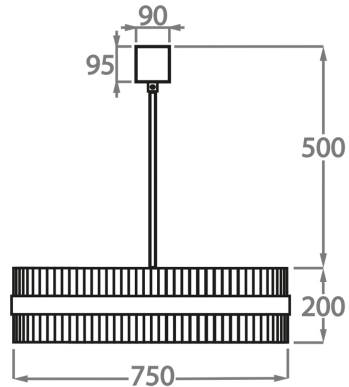

Size One

CL121-40,
Height: 20 cm (7.87")
Diameter: 40 cm (15.75")
Bulbs: 4 x 40W E26
Net Weight: 8.5 kg / 19 lb

Size Two

CL121-50,
Height: 20 cm (7.87")
Diameter: 50 cm (19.69")
Bulbs: 4 x 40W E26
Net Weight: 11 kg / 24 lb

Size Three

CL121-60,
Height: 20 cm (7.87")
Diameter: 60 cm (23.62")
Bulbs: 4 x 40W E26
Net Weight: 12 kg / 26 lb

Size Four

CL121-75,
Height: 20 cm (7.87")
Diameter: 75 cm (29.53")
Bulbs: 8 x 40W E26
Net Weight: 14 kg / 31 lb

Size Five

CL121-100,

Height: 20 cm (7.87")

Diameter: 100 cm (39.37")

Bulbs: E27 x 40W Net Weight: 20 kg / 44 lb

Size Six

CL121-120,

Height: 20 cm (7.87")

Diameter: 120 cm (47.24")

Bulbs: 8 x 40W E26

Net Weight: 25 kg / 55 lb

The dimensions of the central supporting rod and ceiling rose are not included in the height measurements.
The standard rod and ceiling rose is 50cm (20") high if not otherwise specified by the customer.