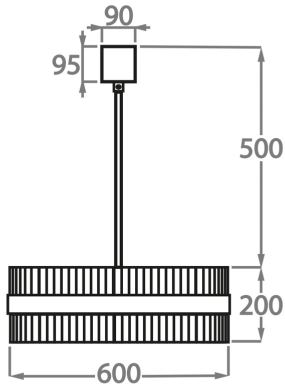

Size One

CL121-40,
Height: 20 cm (7.87")
Diameter: 40 cm (15.75")
Bulbs: 4 x 40W E26
Net Weight: 8.5 kg / 19 lb

Size Two

CL121-50,
Height: 20 cm (7.87")
Diameter: 50 cm (19.69")
Bulbs: 4 x 40W E26
Net Weight: 11 kg / 24 lb

Size Three

CL121-60,
Height: 20 cm (7.87")
Diameter: 60 cm (23.62")
Bulbs: 4 x 40W E26
Net Weight: 12 kg / 26 lb

Size Four

CL121-75,
Height: 20 cm (7.87")
Diameter: 75 cm (29.53")
Bulbs: 8 x 40W E26
Net Weight: 14 kg / 31 lb

Size Five

CL121-100,

Height: 20 cm (7.87")

Diameter: 100 cm (39.37")

Bulbs: E27 x 40W Net Weight: 20 kg / 44 lb

Size Six

CL121-120,

Height: 20 cm (7.87")

Diameter: 120 cm (47.24")

Bulbs: 8 x 40W E26

Net Weight: 25 kg / 55 lb

The dimensions of the central supporting rod and ceiling rose are not included in the height measurements.
The standard rod and ceiling rose is 50cm (20") high if not otherwise specified by the customer.