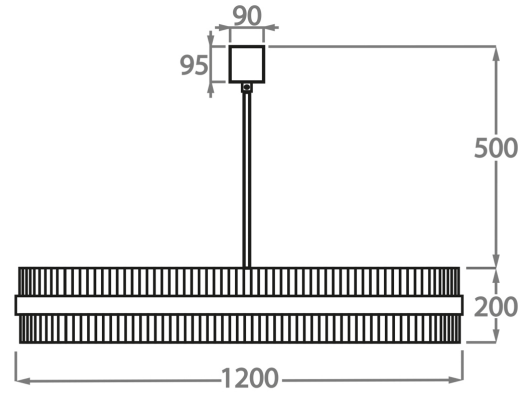

Size One

CL121-40,
Height: 20 cm (7.87")
Diameter: 40 cm (15.75")
Bulbs: 4 x 40W E26
Net Weight: 8.5 kg / 19 lb

Size Two

CL121-50,
Height: 20 cm (7.87")
Diameter: 50 cm (19.69")
Bulbs: 4 x 40W E26
Net Weight: 11 kg / 24 lb

Size Three

CL121-60,
Height: 20 cm (7.87")
Diameter: 60 cm (23.62")
Bulbs: 4 x 40W E26
Net Weight: 12 kg / 26 lb

Size Four

CL121-75,
Height: 20 cm (7.87")
Diameter: 75 cm (29.53")
Bulbs: 8 x 40W E26
Net Weight: 14 kg / 31 lb

Size Five

CL121-100,

Height: 20 cm (7.87")

Diameter: 100 cm (39.37")

Bulbs: E27 x 40W Net Weight: 20 kg / 44 lb

Size Six

CL121-120,

Height: 20 cm (7.87")

Diameter: 120 cm (47.24")

Bulbs: 8 x 40W E26

Net Weight: 25 kg / 55 lb

The dimensions of the central supporting rod and ceiling rose are not included in the height measurements.
The standard rod and ceiling rose is 50cm (20") high if not otherwise specified by the customer.