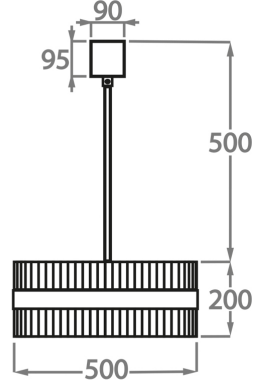

Size One

CL121-40,
Height: 20 cm (7.87")
Diameter: 40 cm (15.75")
Bulbs: 4 x 40W E26
Net Weight: 8.5 kg / 19 lb

Size Two

CL121-50,
Height: 20 cm (7.87")
Diameter: 50 cm (19.69")
Bulbs: 4 x 40W E26
Net Weight: 11 kg / 24 lb

Size Three

CL121-60,
Height: 20 cm (7.87")
Diameter: 60 cm (23.62")
Bulbs: 4 x 40W E26
Net Weight: 12 kg / 26 lb

Size Four

CL121-75,
Height: 20 cm (7.87")
Diameter: 75 cm (29.53")
Bulbs: 8 x 40W E26
Net Weight: 14 kg / 31 lb

Size Five

CL121-100,

Height: 20 cm (7.87")

Diameter: 100 cm (39.37")

Bulbs: E27 x 40W Net Weight: 20 kg / 44 lb

Size Six

CL121-120,

Height: 20 cm (7.87")

Diameter: 120 cm (47.24")

Bulbs: 8 x 40W E26

Net Weight: 25 kg / 55 lb

The dimensions of the central supporting rod and ceiling rose are not included in the height measurements.
The standard rod and ceiling rose is 50cm (20") high if not otherwise specified by the customer.