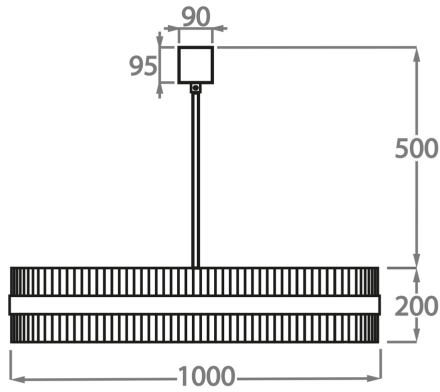

Size One

CL121-40,
Height: 20 cm (7.87")
Diameter: 40 cm (15.75")
Bulbs: 4 x 40W E26
Net Weight: 8.5 kg / 19 lb

Size Two

CL121-50,
Height: 20 cm (7.87")
Diameter: 50 cm (19.69")
Bulbs: 4 x 40W E26
Net Weight: 11 kg / 24 lb

Size Three

CL121-60,
Height: 20 cm (7.87")
Diameter: 60 cm (23.62")
Bulbs: 4 x 40W E26
Net Weight: 12 kg / 26 lb

Size Four

CL121-75,
Height: 20 cm (7.87")
Diameter: 75 cm (29.53")
Bulbs: 8 x 40W E26
Net Weight: 14 kg / 31 lb

Size Five

CL121-100,

Height: 20 cm (7.87")

Diameter: 100 cm (39.37")

Bulbs: E27 x 40W Net Weight: 20 kg / 44 lb

Size Six

CL121-120,

Height: 20 cm (7.87")

Diameter: 120 cm (47.24")

Bulbs: 8 x 40W E26

Net Weight: 25 kg / 55 lb

The dimensions of the central supporting rod and ceiling rose are not included in the height measurements.
The standard rod and ceiling rose is 50cm (20") high if not otherwise specified by the customer.