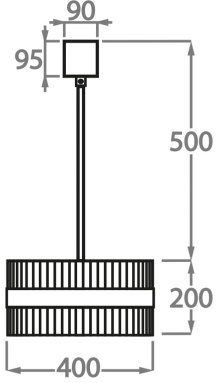

Size One

CL121-40,
Height: 20 cm (7.87")
Diameter: 40 cm (15.75")
Bulbs: 4 x 40W E26
Net Weight: 8.5 kg / 19 lb

Size Two

CL121-50,
Height: 20 cm (7.87")
Diameter: 50 cm (19.69")
Bulbs: 4 x 40W E26
Net Weight: 11 kg / 24 lb

Size Three

CL121-60,
Height: 20 cm (7.87")
Diameter: 60 cm (23.62")
Bulbs: 4 x 40W E26
Net Weight: 12 kg / 26 lb

Size Four

CL121-75,
Height: 20 cm (7.87")
Diameter: 75 cm (29.53")
Bulbs: 8 x 40W E26
Net Weight: 14 kg / 31 lb

Size Five

CL121-100,

Height: 20 cm (7.87")

Diameter: 100 cm (39.37")

Bulbs: E27 x 40W Net Weight: 20 kg / 44 lb

Size Six

CL121-120,

Height: 20 cm (7.87")

Diameter: 120 cm (47.24")

Bulbs: 8 x 40W E26

Net Weight: 25 kg / 55 lb

The dimensions of the central supporting rod and ceiling rose are not included in the height measurements.
The standard rod and ceiling rose is 50cm (20") high if not otherwise specified by the customer.