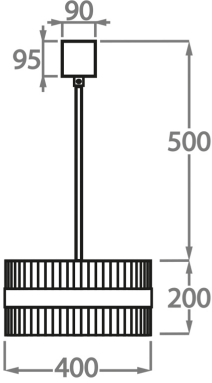

Size One

CL121-40,
Height: 20 cm (7.87")
Diameter: 40 cm (15.75")
Bulbs: 4 x 40W E27
Net Weight: 8.5 kg / 19 lb

Size Two

CL121-50,
Height: 20 cm (7.87")
Diameter: 50 cm (19.69")
Bulbs: 4 x 40W E27
Net Weight: 11 kg / 24 lb

Size Three

CL121-60,
Height: 20 cm (7.87")
Diameter: 60 cm (23.62")
Bulbs: 4 x 40W E27
Net Weight: 12 kg / 26 lb

Size Four

CL121-75,
Height: 20 cm (7.87")
Diameter: 75 cm (29.53")
Bulbs: 8 x 40W E27
Net Weight: 14 kg / 31 lb

Size Five

CL121-100,
Height: 20 cm (7.87")
Diameter: 100 cm (39.37")
Bulbs: E27 x 40W E26
Net Weight: 20 kg / 44 lb

Size Six

CL121-120,
Height: 20 cm (7.87")
Diameter: 120 cm (47.24")
Bulbs: 8 x 40W E27
Net Weight: 25 kg / 55 lb

The dimensions of the central supporting rod and ceiling rose are not included in the height measurements.
The standard rod and ceiling rose is 50cm (20") high if not otherwise specified by the customer.