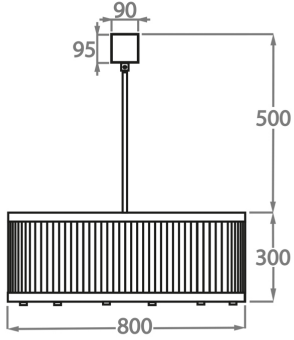

Size One

CL120-LA-80,
Height: 30 cm (11.81")
Diameter: 80 cm (31.5")
Bulbs: 8 x 25W or LED 4W G9
Net Weight: 23 kg / 51 lb

Size Two

CL120-LA-100,
Height: 30 cm (11.81")
Diameter: 100 cm (39.37")
Bulbs: 10 x 25W or LED 4W G9
Net Weight: 26 kg / 57 lb

Size Three

CL120-LA-120,
Height: 30 cm (11.81")
Diameter: 120 cm (47.24")
Bulbs: 12 x 25W or LED 4W G9
Net Weight: 42 kg / 93 lb

Size Four

CL120-LA-150,
Height: 30 cm (11.81")
Diameter: 150 cm (59.06")
Bulbs: 16 x 25W or LED 4W G9
Net Weight: 55 kg / 121 lb

The dimensions of the central supporting rod and ceiling rose are not included in the height measurements.
The standard rod and ceiling rose is 50cm (20") high if not otherwise specified by the customer.