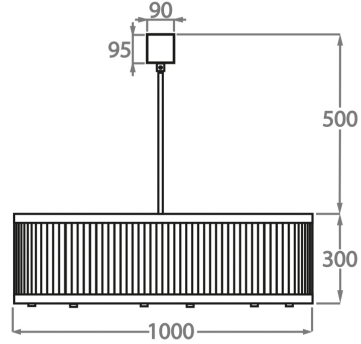

Size One

CL120-LA-80,
Height: 30 cm (11.81")
Diameter: 80 cm (31.5")
Bulbs: 8 x 25W or LED 4W G9
Net Weight: 23 kg / 51 lb

Size Two

CL120-LA-100,
Height: 30 cm (11.81")
Diameter: 100 cm (39.37")
Bulbs: 10 x 25W or LED 4W G9
Net Weight: 26 kg / 57 lb

Size Three

CL120-LA-120,
Height: 30 cm (11.81")
Diameter: 120 cm (47.24")
Bulbs: 12 x 25W or LED 4W G9
Net Weight: 42 kg / 93 lb

Size Four

CL120-LA-150,
Height: 30 cm (11.81")
Diameter: 150 cm (59.06")
Bulbs: 16 x 25W or LED 4W G9
Net Weight: 55 kg / 121 lb

The dimensions of the central supporting rod and ceiling rose are not included in the height measurements.
The standard rod and ceiling rose is 50cm (20") high if not otherwise specified by the customer.