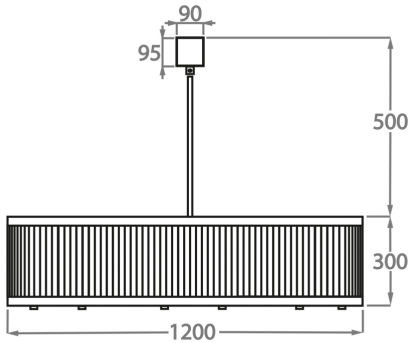

Size One

CL120-LA-80,
Height: 30 cm (11.81")
Diameter: 80 cm (31.5")
Bulbs: 8 x 25W or LED 4W G9
Net Weight: 23 kg / 51 lb

Size Two

CL120-LA-100,
Height: 30 cm (11.81")
Diameter: 100 cm (39.37")
Bulbs: 10 x 25W or LED 4W G9
Net Weight: 26 kg / 57 lb

Size Three

CL120-LA-120,
Height: 30 cm (11.81")
Diameter: 120 cm (47.24")
Bulbs: 12 x 25W or LED 4W G9
Net Weight: 42 kg / 93 lb

Size Four

CL120-LA-150,
Height: 30 cm (11.81")
Diameter: 150 cm (59.06")
Bulbs: 16 x 25W or LED 4W G9
Net Weight: 55 kg / 121 lb

The dimensions of the central supporting rod and ceiling rose are not included in the height measurements.
The standard rod and ceiling rose is 50cm (20") high if not otherwise specified by the customer.