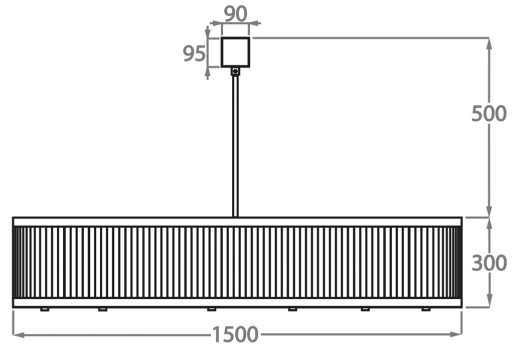

Size One

CL120-LA-80,
Height: 30 cm (11.81")
Diameter: 80 cm (31.5")
Bulbs: 8 x 25W or LED 4W G9
Net Weight: 23 kg / 51 lb

Size Two

CL120-LA-100,
Height: 30 cm (11.81")
Diameter: 100 cm (39.37")
Bulbs: 10 x 25W or LED 4W G9
Net Weight: 26 kg / 57 lb

Size Three

CL120-LA-120,
Height: 30 cm (11.81")
Diameter: 120 cm (47.24")
Bulbs: 12 x 25W or LED 4W G9
Net Weight: 42 kg / 93 lb

Size Four

CL120-LA-150,
Height: 30 cm (11.81")
Diameter: 150 cm (59.06")
Bulbs: 16 x 25W or LED 4W G9
Net Weight: 55 kg / 121 lb

The dimensions of the central supporting rod and ceiling rose are not included in the height measurements.
The standard rod and ceiling rose is 50cm (20") high if not otherwise specified by the customer.