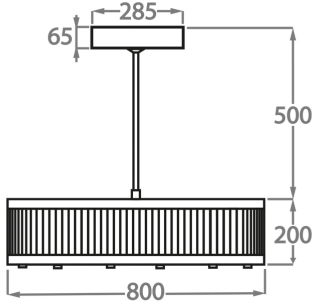

**Size One**

CL120-2-80,

Height: 20 cm (7.87")

Diameter: 80 cm (31.5")

Bulbs: 4 x 90W LED strips with a life expectancy of 50,000 hours

**Size Two**

CL120-2-100,

Height: 20 cm (7.87")

Diameter: 100 cm (39.37")

Bulbs: 4 x 135W LED strips with a life expectancy of 50,000 hours

**Size Three**

CL120-2-120,

Height: 20 cm (7.87")

Diameter: 120 cm (47.24")

Bulbs: 4 x 170W LED strips with a life expectancy of 50,000 hours

**Size Four**

CL120-2-150,

Height: 30 cm (11.81")

Diameter: 150 cm (59.06")

Bulbs: 4 x 200W LED strips with a life expectancy of 50,000 hours

Please note we offer two options for our LED lit products that you can discuss with your sales advisor: