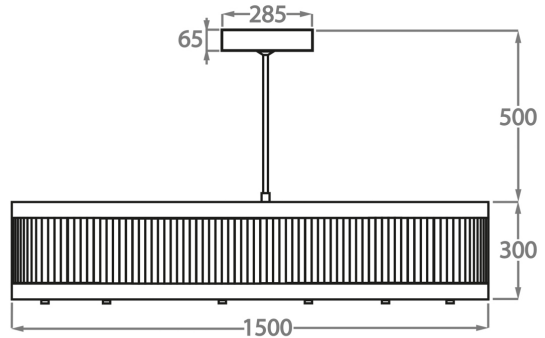

**Size One**

CL120-2-80,

Height: 20 cm (7.87")

Diameter: 80 cm (31.5")

Bulbs: 4 x 90W LED strips with a life expectancy of 50,000 hours

**Size Two**

CL120-2-100,

Height: 20 cm (7.87")

Diameter: 100 cm (39.37")

Bulbs: 4 x 135W LED strips with a life expectancy of 50,000 hours

**Size Three**

CL120-2-120,

Height: 20 cm (7.87")

Diameter: 120 cm (47.24")

Bulbs: 4 x 170W LED strips with a life expectancy of 50,000 hours

**Size Four**

CL120-2-150,

Height: 30 cm (11.81")

Diameter: 150 cm (59.06")

Bulbs: 4 x 200W LED strips with a life expectancy of 50,000 hours

Please note we offer two options for our LED lit products that you can discuss with your sales advisor:

Warm White - 2700K - 2900K

Cool White - 5000K - 6000K

The dimensions of the central supporting rod and ceiling rose are not included in the height measurements

The standard rod and ceiling rose is 50cm (20") high if not otherwise specified by the customer