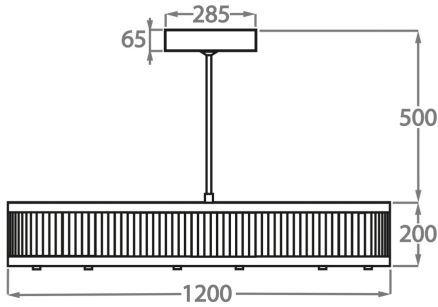

**Size One**

CL120-2-80,

Height: 20 cm (7.87")

Diameter: 80 cm (31.5")

Bulbs: 4 x 90W LED strips with a life expectancy of 50,000 hours

**Size Two**

CL120-2-100,

Height: 20 cm (7.87")

Diameter: 100 cm (39.37")

Bulbs: 4 x 135W LED strips with a life expectancy of 50,000 hours

**Size Three**

CL120-2-120,

Height: 20 cm (7.87")

Diameter: 120 cm (47.24")

Bulbs: 4 x 170W LED strips with a life expectancy of 50,000 hours

**Size Four**

CL120-2-150,

Height: 30 cm (11.81")

Diameter: 150 cm (59.06")

Bulbs: 4 x 200W LED strips with a life expectancy of 50,000 hours

Please note we offer two options for our LED lit products that you can discuss with your sales advisor:

Warm White - 2700K - 2900K

Cool White - 5000K - 6000K

The dimensions of the central supporting rod and ceiling rose are not included in the height measurements

The standard rod and ceiling rose is 50cm (20") high if not otherwise specified by the customer