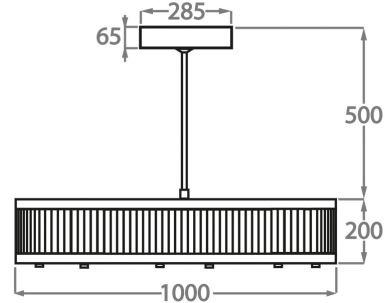

**Size One**

CL120-2-80,

Height: 20 cm (7.87")

Diameter: 80 cm (31.5")

Bulbs: 4 x 90W LED strips with a life expectancy of 50,000 hours

**Size Two**

CL120-2-100,

Height: 20 cm (7.87")

Diameter: 100 cm (39.37")

Bulbs: 4 x 135W LED strips with a life expectancy of 50,000 hours

**Size Three**

CL120-2-120,

Height: 20 cm (7.87")

Diameter: 120 cm (47.24")

Bulbs: 4 x 170W LED strips with a life expectancy of 50,000 hours

**Size Four**

CL120-2-150,

Height: 30 cm (11.81")

Diameter: 150 cm (59.06")

Bulbs: 4 x 200W LED strips with a life expectancy of 50,000 hours

Please note we offer two options for our LED lit products that you can discuss with your sales advisor:

Warm White - 2700K - 2900K

Cool White - 5000K - 6000K

The dimensions of the central supporting rod and ceiling rose are not included in the height measurements

The standard rod and ceiling rose is 50cm (20") high if not otherwise specified by the customer