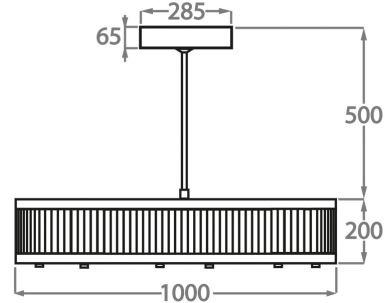

Size One

CL120-2-80,

Height: 20 cm (7.87")

Diameter: 80 cm (31.5")

Bulbs: 4 x 90W LED strips with a life expectancy of 50,000 hours

Size Two

CL120-2-100,

Height: 20 cm (7.87")

Diameter: 100 cm (39.37")

Bulbs: 4 x 135W LED strips with a life expectancy of 50,000 hours

Size Three

CL120-2-120,

Height: 20 cm (7.87")

Diameter: 120 cm (47.24")

Bulbs: 4 x 170W LED strips with a life expectancy of 50,000 hours

Size Four

CL120-2-150,

Height: 30 cm (11.81")

Diameter: 150 cm (59.06")

Bulbs: 4 x 200W LED strips with a life expectancy of 50,000 hours

Please note we offer two options for our LED lit products that you can discuss with your sales advisor:

Warm White - 2700K - 2900K

Cool White - 5000K - 6000K

The dimensions of the central supporting rod and ceiling rose are not included in the height measurements

The standard rod and ceiling rose is 50cm (20") high if not otherwise specified by the customer