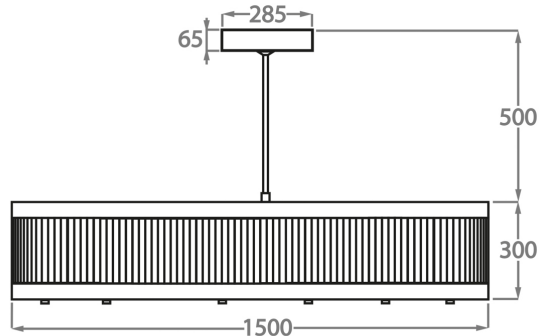

Size One

CL120-2-80,

Height: 20 cm (7.87")

Diameter: 80 cm (31.5")

Bulbs: 4 x 90W LED strips with a life expectancy of 50,000 hours

Size Two

CL120-2-100,

Height: 20 cm (7.87")

Diameter: 100 cm (39.37")

Bulbs: 4 x 135W LED strips with a life expectancy of 50,000 hours

Size Three

CL120-2-120,

Height: 20 cm (7.87")

Diameter: 120 cm (47.24")

Bulbs: 4 x 170W LED strips with a life expectancy of 50,000 hours

Size Four

CL120-2-150,

Height: 30 cm (11.81")

Diameter: 150 cm (59.06")

Bulbs: 4 x 200W LED strips with a life expectancy of 50,000 hours

Please note we offer two options for our LED lit products that you can discuss with your sales advisor:

Warm White - 2700K - 2900K

Cool White - 5000K - 6000K

The dimensions of the central supporting rod and ceiling rose are not included in the height measurements

The standard rod and ceiling rose is 50cm (20") high if not otherwise specified by the customer