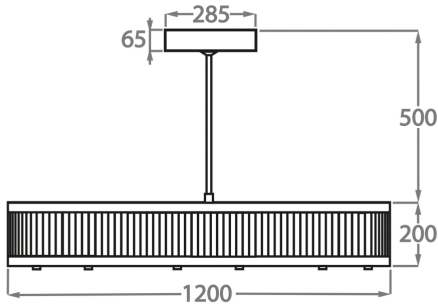

Size One

CL120-2-80,

Height: 20 cm (7.87")

Diameter: 80 cm (31.5")

Bulbs: 4 x 90W LED strips with a life expectancy of 50,000 hours

Size Two

CL120-2-100,

Height: 20 cm (7.87")

Diameter: 100 cm (39.37")

Bulbs: 4 x 135W LED strips with a life expectancy of 50,000 hours

Size Three

CL120-2-120,

Height: 20 cm (7.87")

Diameter: 120 cm (47.24")

Bulbs: 4 x 170W LED strips with a life expectancy of 50,000 hours

Size Four

CL120-2-150,

Height: 30 cm (11.81")

Diameter: 150 cm (59.06")

Bulbs: 4 x 200W LED strips with a life expectancy of 50,000 hours

Please note we offer two options for our LED lit products that you can discuss with your sales advisor:

Warm White - 2700K - 2900K

Cool White - 5000K - 6000K

The dimensions of the central supporting rod and ceiling rose are not included in the height measurements

The standard rod and ceiling rose is 50cm (20") high if not otherwise specified by the customer