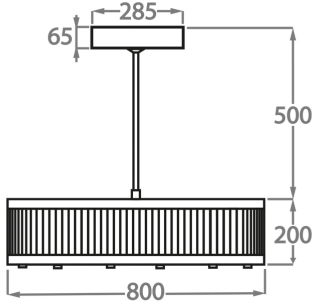

Size One

CL120-2-80,

Height: 20 cm (7.87")

Diameter: 80 cm (31.5")

Bulbs: 4 x 90W LED strips with a life expectancy of 50,000 hours

Size Two

CL120-2-100,

Height: 20 cm (7.87")

Diameter: 100 cm (39.37")

Bulbs: 4 x 135W LED strips with a life expectancy of 50,000 hours

Size Three

CL120-2-120,

Height: 20 cm (7.87")

Diameter: 120 cm (47.24")

Bulbs: 4 x 170W LED strips with a life expectancy of 50,000 hours

Size Four

CL120-2-150,

Height: 30 cm (11.81")

Diameter: 150 cm (59.06")

Bulbs: 4 x 200W LED strips with a life expectancy of 50,000 hours

Please note we offer two options for our LED lit products that you can discuss with your sales advisor:

Warm White - 2700K - 2900K

Cool White - 5000K - 6000K

The dimensions of the central supporting rod and ceiling rose are not included in the height measurements

The standard rod and ceiling rose is 50cm (20") high if not otherwise specified by the customer