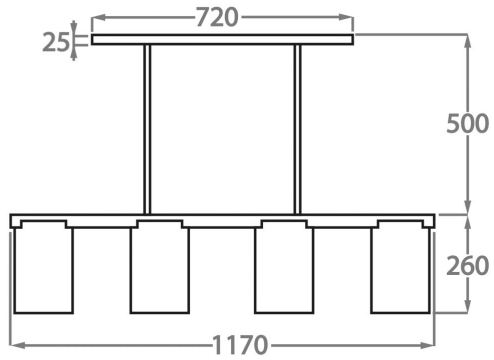

## Available Sizes

---

### One Size Only

CL111,

Height: 26 cm (10.24")

Width: 16 cm (6.3")

Length: 117 cm (46.06")

Bulbs: 4 x 40W E14

Net Weight: 9 kg / 20 lb

This Ceiling Light has telescopic rods and therefore the overall height can be adjusted by up to 45cm (18") or it can be ordered with fixed rods.