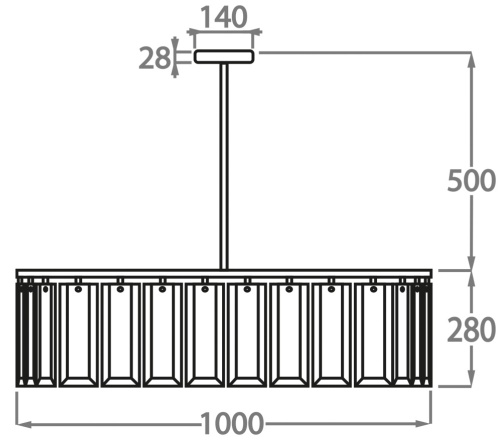

## Available Sizes

---

### Size One

CL110-RO-85,  
Height: 28 cm (11.02")  
Diameter: 85 cm (33.46")  
Bulbs: 6 x 25W E14  
Net Weight: 13 kg / 29 lb

### Size Two

CL110-RO-100,  
Height: 28 cm (11.02")  
Diameter: 100 cm (39.37")  
Bulbs: 8 x 40W E14  
Net Weight: 17 kg / 38 lb

The dimensions of the central supporting rod and ceiling rose are not included in the height measurements.  
The standard rod and ceiling rose is 50cm (20") high if not otherwise specified by the customer.