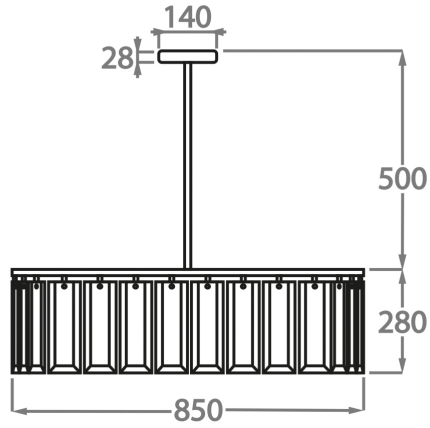

## Available Sizes

---

### Size One

CL110-RO-85,  
Height: 28 cm (11.02")  
Diameter: 85 cm (33.46")  
Bulbs: 6 x 25W E14  
Net Weight: 13 kg / 29 lb

### Size Two

CL110-RO-100,  
Height: 28 cm (11.02")  
Diameter: 100 cm (39.37")  
Bulbs: 8 x 40W E14  
Net Weight: 17 kg / 38 lb

The dimensions of the central supporting rod and ceiling rose are not included in the height measurements.  
The standard rod and ceiling rose is 50cm (20") high if not otherwise specified by the customer.