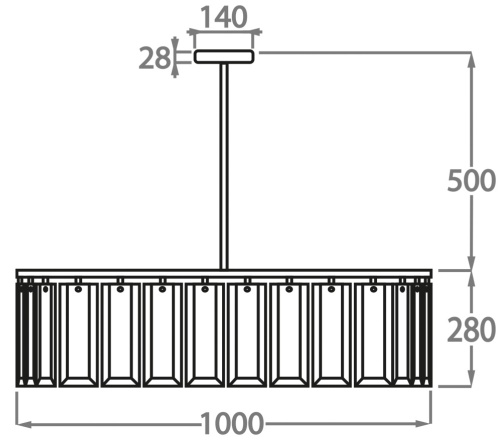

## Available Sizes

### Size One

CL110-RO-85,  
Height: 28 cm (11.02")  
Diameter: 85 cm (33.46")  
Bulbs: 6 x 40W E14  
Net Weight: 13 kg / 29 lb

### Size Two

CL110-RO-100,  
Height: 28 cm (11.02")  
Diameter: 100 cm (39.37")  
Bulbs: 8 x 40W E14  
Net Weight: 17 kg / 38 lb

The dimensions of the central supporting rod and ceiling rose are not included in the height measurements.  
The standard rod and ceiling rose is 50cm (20") high if not otherwise specified by the customer.