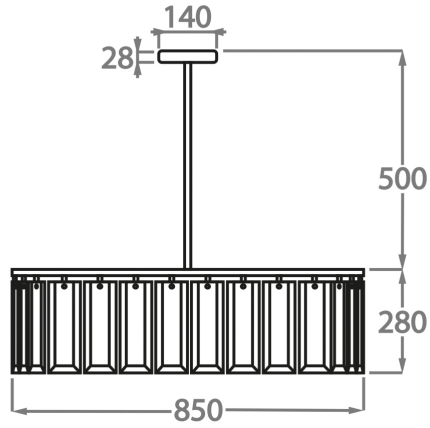

## Available Sizes

### Size One

CL110-RO-85,  
Height: 28 cm (11.02")  
Diameter: 85 cm (33.46")  
Bulbs: 6 x 40W E14  
Net Weight: 13 kg / 29 lb

### Size Two

CL110-RO-100,  
Height: 28 cm (11.02")  
Diameter: 100 cm (39.37")  
Bulbs: 8 x 40W E14  
Net Weight: 17 kg / 38 lb

The dimensions of the central supporting rod and ceiling rose are not included in the height measurements.  
The standard rod and ceiling rose is 50cm (20") high if not otherwise specified by the customer.