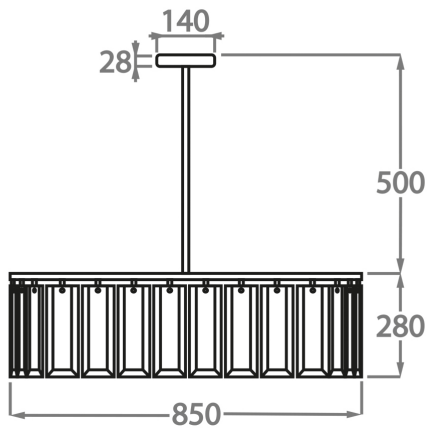

Metal Finishes

Chrome

Brown Corten

Polished Gold

Available Sizes

Size One

CL110-RO-85,
Height: 28 cm (11.02")
Diameter: 85 cm (33.46")
Bulbs: 6 x 40W E14
Net Weight: 13 kg / 29 lb

Size Two

CL110-RO-100,
Height: 28 cm (11.02")
Diameter: 100 cm (39.37")
Bulbs: 8 x 40W E14
Net Weight: 17 kg / 38 lb

The dimensions of the central supporting rod and ceiling rose are not included in the height measurements.
The standard rod and ceiling rose is 50cm (20") high if not otherwise specified by the customer.