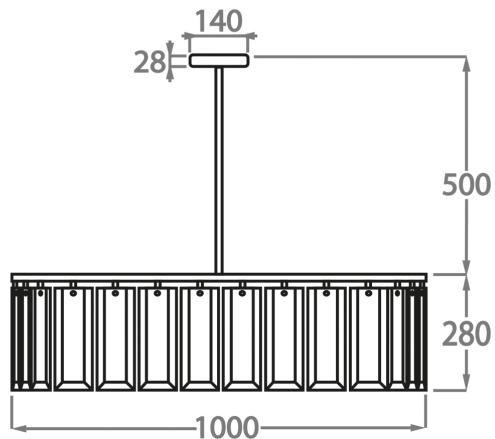

Metal Finishes

Chrome

Brown Corten

Polished Gold

Available Sizes

Size One

CL110-RO-85,
Height: 28 cm (11.02")
Diameter: 85 cm (33.46")
Bulbs: 6 x 40W E14
Net Weight: 13 kg / 29 lb

Size Two

CL110-RO-100,
Height: 28 cm (11.02")
Diameter: 100 cm (39.37")
Bulbs: 8 x 40W E14
Net Weight: 17 kg / 38 lb

The dimensions of the central supporting rod and ceiling rose are not included in the height measurements.
The standard rod and ceiling rose is 50cm (20") high if not otherwise specified by the customer.