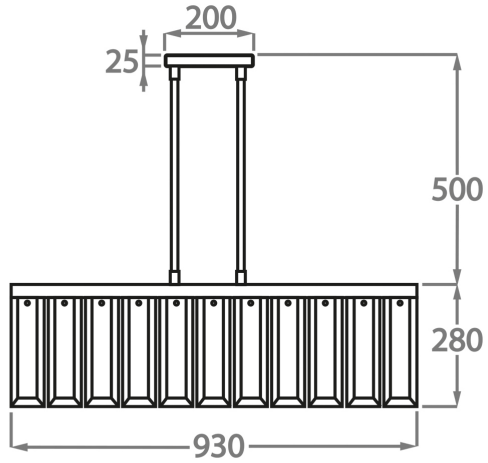

Brown Corten

Polished Gold

Available Sizes

One Size Only

CL110-RECT,

Height: 28 cm (11.02")

Width: 28 cm (11.02")

Length: 93 cm (36.61")

Bulbs: 5 x 25W E14

Net Weight: 12 kg / 26 lb

The dimensions of the supporting rods and ceiling rose are not included in the height measurements.

The standard rods and ceiling rose are 50cm (20") high if not otherwise specified by the customer.