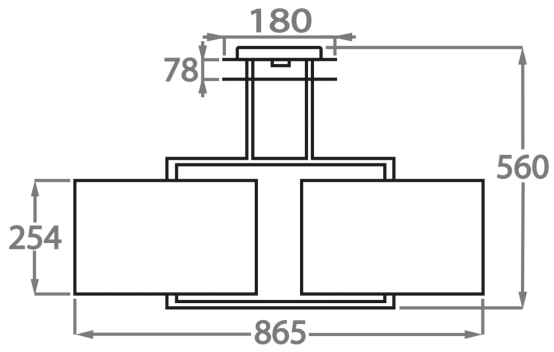

## Available Sizes

---

### One Size Only

CL103,

Height: 56 cm (22.05")

Width: 41 cm (16.14")

Length: 86.5 cm (34.06")

Bulbs: 2 x 40W E27

Net Weight: 5 kg / 11 lb

The height detailed is our standard height for this design. Please specify if you require a specific height.