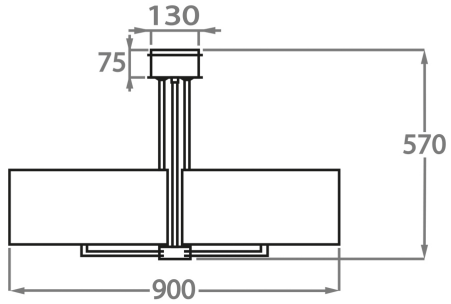

## Available Sizes

---

### One Size Only

CL102,

Height: 57 cm (22.44")

Diameter: 90 cm (35.43")

Bulbs: 3 x 40W E27

Net Weight: 6 kg / 13 lb

The height detailed is our standard height for this design. Please specify if you require a specific height.