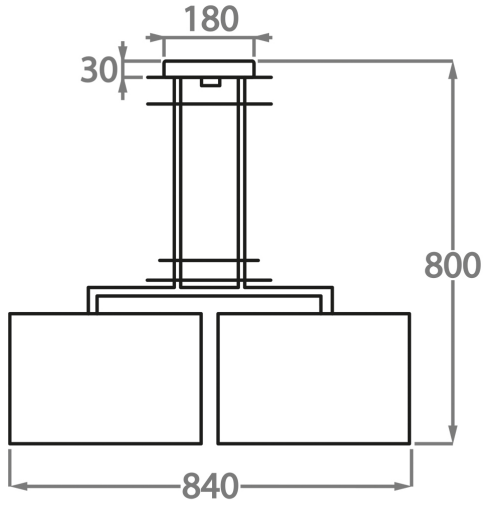

Polished Gold

Bronze

Antique
Brushed Brass

Available Sizes

One Size Only

CL101,

Height: 80 cm (31.5")

Width: 41 cm (16.14")

Length: 84 cm (33.07")

Bulbs: 2 x 25W E27

Net Weight: 7 kg / 16 lb

The height detailed is our standard height for this design. Please specify if you require a specific height.

Shades can also be made with Customer Own Material (COM)