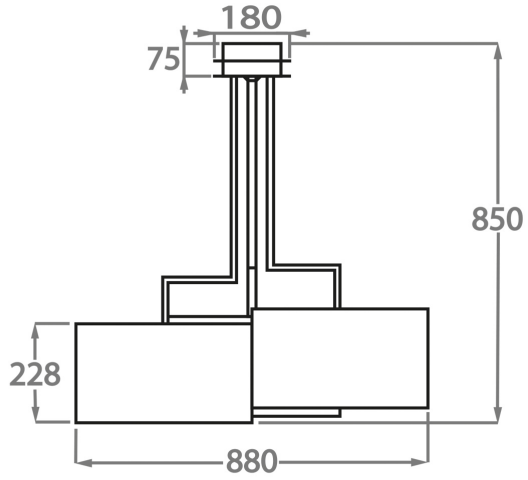

---

**3 Light Round**

CL100-3,

Height: 85 cm (33.46")

Diameter: 88 cm (34.65")

Bulbs: 3 x 40W E27

Net Weight: 6 kg / 14 lb

The height detailed is our standard height for this design.