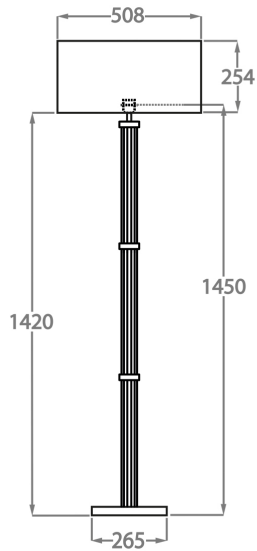

Silver

Brown

Available Sizes

Standard Size

FL291,

Height: 145 cm (57.09")

Diameter: 27 cm (10.63")

Bulbs: 1 x 60w E27

Net Weight: 11 kg / 24 lb

Dimensions are measured from the base of the lamp to the middle of the bulb holder and are excluding shade

Shades can also be made with Customer Own Material (COM)

Overall height with a 20" short drum shade 165cm - 65"