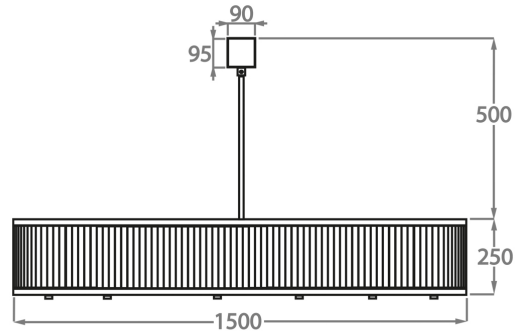

Size One

CL120-SM-80,
Height: 25 cm (9.84")
Diameter: 80 cm (31.5")
Bulbs: 8 x 25w or LED 4w G9
Net Weight: 23 kg / 51 lb

Size Two

CL120-SM-100,
Height: 25 cm (9.84")
Diameter: 100 cm (39.37")
Bulbs: 10 x 25w or LED 4w G9
Net Weight: 26 kg / 57 lb

Size Three

CL120-SM-120,
Height: 25 cm (9.84")
Diameter: 120 cm (47.24")
Bulbs: 12 x 25w or LED 4w G9
Net Weight: 42 kg / 92 lb

Size Four

CL120-SM-150,
Height: 25 cm (9.84")
Diameter: 150 cm (59.06")
Bulbs: 16 x 25w or LED 4w G9
Net Weight: 55 kg / 121 lb

The dimensions of the central supporting rod and ceiling rose are not included in the height measurements.
The standard rod and ceiling rose is 50cm (20") high if not otherwise specified by the customer.