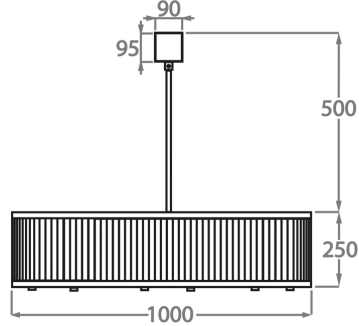

BELLA FIGURA

Burlington Gardens Chandelier Small

CL120-SM

Collection Name
MAYFAIR COLLECTION

A very contemporary drum chandelier with a brass frame and two rows of clear or frosted Perspex tubes. This smaller version of one of our best selling designs is only 25cm (9.8") in height, plus the central rod and ceiling rose, making it ideal for rooms with a slightly lower ceiling height.

Size One

CL120-SM-80,
Height: 25 cm (9.84")
Diameter: 80 cm (31.5")
Bulbs: 8 x 25w or LED 4w G9
Net Weight: 23 kg / 51 lb

Size Two

CL120-SM-100,
Height: 25 cm (9.84")
Diameter: 100 cm (39.37")
Bulbs: 10 x 25w or LED 4w G9
Net Weight: 26 kg / 57 lb

Size Three

CL120-SM-120,
Height: 25 cm (9.84")
Diameter: 120 cm (47.24")
Bulbs: 12 x 25w or LED 4w G9
Net Weight: 42 kg / 92 lb

Size Four

CL120-SM-150,
Height: 25 cm (9.84")
Diameter: 150 cm (59.06")
Bulbs: 16 x 25w or LED 4w G9
Net Weight: 55 kg / 121 lb

The dimensions of the central supporting rod and ceiling rose are not included in the height measurements.
The standard rod and ceiling rose is 50cm (20") high if not otherwise specified by the customer.