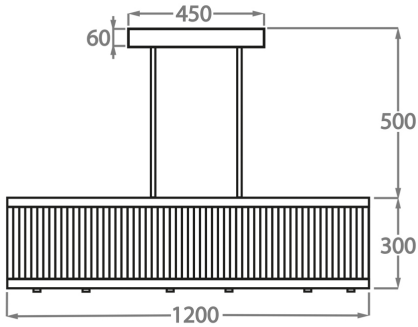

Size One

CL120-SM-80,
Height: 25 cm (9.84")
Diameter: 80 cm (31.5")
Bulbs: 8 x 25w or LED 4w G9
Net Weight: 23 kg / 51 lb

Size Two

CL120-SM-100,
Height: 25 cm (9.84")
Diameter: 100 cm (39.37")
Bulbs: 10 x 25w or LED 4w G9
Net Weight: 26 kg / 57 lb

Size Three

CL120-SM-120,
Height: 25 cm (9.84")
Diameter: 120 cm (47.24")
Bulbs: 12 x 25w or LED 4w G9
Net Weight: 42 kg / 92 lb

Size Four

CL120-SM-150,
Height: 25 cm (9.84")
Diameter: 150 cm (59.06")
Bulbs: 16 x 25w or LED 4w G9
Net Weight: 55 kg / 121 lb

The dimensions of the central supporting rod and ceiling rose are not included in the height measurements.
The standard rod and ceiling rose is 50cm (20") high if not otherwise specified by the customer.