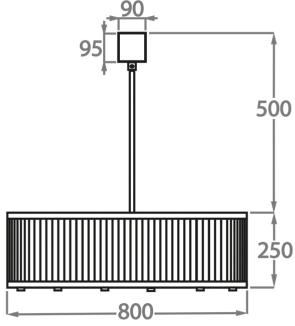

BELLA FIGURA

Burlington Gardens Chandelier Small

CL120-SM

Collection Name
MAYFAIR COLLECTION

A very contemporary drum chandelier with a brass frame and two rows of clear or frosted Perspex tubes. This smaller version of one of our best selling designs is only 25cm (9.8") in height, plus the central rod and ceiling rose, making it ideal for rooms with a slightly lower ceiling height.

Size One

CL120-SM-80,
Height: 25 cm (9.84")
Diameter: 80 cm (31.5")
Bulbs: 8 x 25w or LED 4w G9
Net Weight: 23 kg / 51 lb

Size Two

CL120-SM-100,
Height: 25 cm (9.84")
Diameter: 100 cm (39.37")
Bulbs: 10 x 25w or LED 4w G9
Net Weight: 26 kg / 57 lb

Size Three

CL120-SM-120,
Height: 25 cm (9.84")
Diameter: 120 cm (47.24")
Bulbs: 12 x 25w or LED 4w G9
Net Weight: 42 kg / 92 lb

Size Four

CL120-SM-150,
Height: 25 cm (9.84")
Diameter: 150 cm (59.06")
Bulbs: 16 x 25w or LED 4w G9
Net Weight: 55 kg / 121 lb

The dimensions of the central supporting rod and ceiling rose are not included in the height measurements.
The standard rod and ceiling rose is 50cm (20") high if not otherwise specified by the customer.