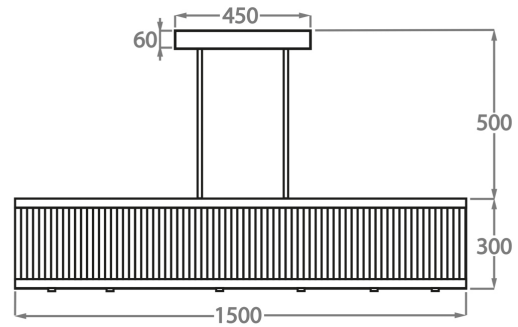

CL120-RECT-80,
Height: 30 cm (11.81")
Width: 38 cm (14.96")
Length: 80 cm (31.5")
Bulbs: 6 x 25W or LED 4W G9
Net Weight: 20 kg / 44 lb

Size Two

CL120-RECT-100,
Height: 30 cm (11.81")
Width: 38 cm (14.96")
Length: 100 cm (39.37")
Bulbs: 8 x 25W or LED 4W G9
Net Weight: 26 kg / 57 lb

Size Three

CL120-RECT-120,
Height: 30 cm (11.81")
Width: 38 cm (14.96")
Length: 120 cm (47.24")
Bulbs: 10 x 25W or LED 4W G9
Net Weight: 36 kg / 79 lb

Size Four

CL120-RECT-150,
Height: 30 cm (11.81")
Width: 38 cm (14.96")
Length: 150 cm (59.06")
Bulbs: 12 x 25W or LED 4W G9
Net Weight: 49 kg / 108 lb

The dimensions of the supporting rods and ceiling rose are not included in the height measurements
The standard rods and ceiling rose are 50cm (20") high if not otherwise specified by the customer

We recommend the use of LED bulbs with this chandelier for low energy consumption and long life.