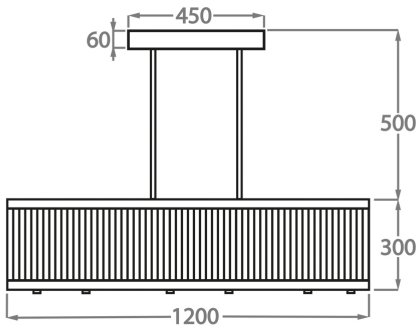

CL120-RECT-80,
Height: 30 cm (11.81")
Width: 38 cm (14.96")
Length: 80 cm (31.5")
Bulbs: 6 x 25W or LED 4W G9
Net Weight: 20 kg / 44 lb

Size Two

CL120-RECT-100,
Height: 30 cm (11.81")
Width: 38 cm (14.96")
Length: 100 cm (39.37")
Bulbs: 8 x 25W or LED 4W G9
Net Weight: 26 kg / 57 lb

Size Three

CL120-RECT-120,
Height: 30 cm (11.81")
Width: 38 cm (14.96")
Length: 120 cm (47.24")
Bulbs: 10 x 25W or LED 4W G9
Net Weight: 36 kg / 79 lb

Size Four

CL120-RECT-150,
Height: 30 cm (11.81")
Width: 38 cm (14.96")
Length: 150 cm (59.06")
Bulbs: 12 x 25W or LED 4W G9
Net Weight: 49 kg / 108 lb

The dimensions of the supporting rods and ceiling rose are not included in the height measurements
The standard rods and ceiling rose are 50cm (20") high if not otherwise specified by the customer

We recommend the use of LED bulbs with this chandelier for low energy consumption and long life.