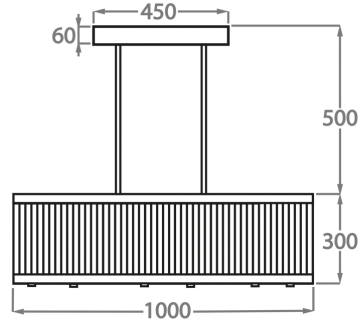

CL120-RECT-80,
Height: 30 cm (11.81")
Width: 38 cm (14.96")
Length: 80 cm (31.5")
Bulbs: 6 x 25W or LED 4W G9
Net Weight: 20 kg / 44 lb

Size Two

CL120-RECT-100,
Height: 30 cm (11.81")
Width: 38 cm (14.96")
Length: 100 cm (39.37")
Bulbs: 8 x 25W or LED 4W G9
Net Weight: 26 kg / 57 lb

Size Three

CL120-RECT-120,
Height: 30 cm (11.81")
Width: 38 cm (14.96")
Length: 120 cm (47.24")
Bulbs: 10 x 25W or LED 4W G9
Net Weight: 36 kg / 79 lb

Size Four

CL120-RECT-150,
Height: 30 cm (11.81")
Width: 38 cm (14.96")
Length: 150 cm (59.06")
Bulbs: 12 x 25W or LED 4W G9
Net Weight: 49 kg / 108 lb

The dimensions of the supporting rods and ceiling rose are not included in the height measurements
The standard rods and ceiling rose are 50cm (20") high if not otherwise specified by the customer

We recommend the use of LED bulbs with this chandelier for low energy consumption and long life.