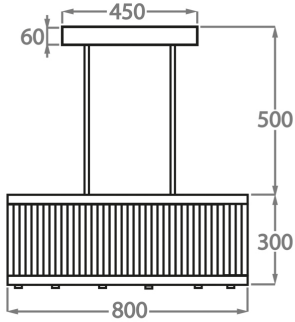

CL120-RECT-80,
Height: 30 cm (11.81")
Width: 38 cm (14.96")
Length: 80 cm (31.5")
Bulbs: 6 x 25W or LED 4W G9
Net Weight: 20 kg / 44 lb

Size Two

CL120-RECT-100,
Height: 30 cm (11.81")
Width: 38 cm (14.96")
Length: 100 cm (39.37")
Bulbs: 8 x 25W or LED 4W G9
Net Weight: 26 kg / 57 lb

Size Three

CL120-RECT-120,
Height: 30 cm (11.81")
Width: 38 cm (14.96")
Length: 120 cm (47.24")
Bulbs: 10 x 25W or LED 4W G9
Net Weight: 36 kg / 79 lb

Size Four

CL120-RECT-150,
Height: 30 cm (11.81")
Width: 38 cm (14.96")
Length: 150 cm (59.06")
Bulbs: 12 x 25W or LED 4W G9
Net Weight: 49 kg / 108 lb

The dimensions of the supporting rods and ceiling rose are not included in the height measurements
The standard rods and ceiling rose are 50cm (20") high if not otherwise specified by the customer

We recommend the use of LED bulbs with this chandelier for low energy consumption and long life.