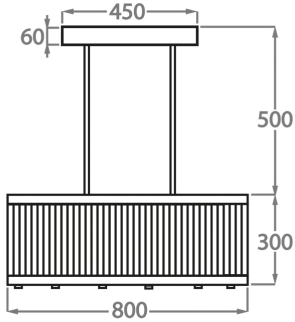

**Size One**

CL120-RECT-80,  
Height: 30 cm (11.81")  
Width: 38 cm (14.96")  
Length: 80 cm (31.5")  
Bulbs: 6 × 25W or LED 4W G9  
Net Weight: 20 kg / 44 lb

**Size Two**

CL120-RECT-100,  
Height: 30 cm (11.81")  
Width: 38 cm (14.96")  
Length: 100 cm (39.37")  
Bulbs: 8 × 25W or LED 4W G9  
Net Weight: 26 kg / 57 lb

**Size Three**

CL120-RECT-120,  
Height: 30 cm (11.81")  
Width: 38 cm (14.96")  
Length: 120 cm (47.24")  
Bulbs: 10 × 25W or LED 4W G9  
Net Weight: 36 kg / 79 lb

**Size Four**

CL120-RECT-150,  
Height: 30 cm (11.81")  
Width: 38 cm (14.96")  
Length: 150 cm (59.06")  
Bulbs: 12 × 25W or LED 4W G9  
Net Weight: 49 kg / 108 lb