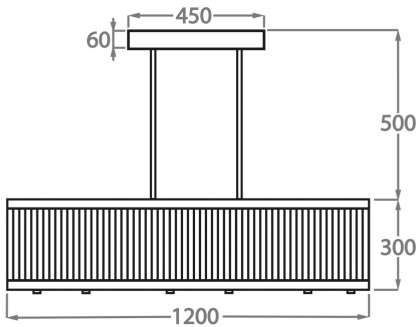

**Size One**

CL120-RECT-80,  
Height: 30 cm (11.81")  
Width: 38 cm (14.96")  
Length: 80 cm (31.5")  
Bulbs: 6 × 25W or LED 4W G9  
Net Weight: 20 kg / 44 lb

**Size Two**

CL120-RECT-100,  
Height: 30 cm (11.81")  
Width: 38 cm (14.96")  
Length: 100 cm (39.37")  
Bulbs: 8 × 25W or LED 4W G9  
Net Weight: 26 kg / 57 lb

**Size Three**

CL120-RECT-120,  
Height: 30 cm (11.81")  
Width: 38 cm (14.96")  
Length: 120 cm (47.24")  
Bulbs: 10 × 25W or LED 4W G9  
Net Weight: 36 kg / 79 lb

**Size Four**

CL120-RECT-150,  
Height: 30 cm (11.81")  
Width: 38 cm (14.96")  
Length: 150 cm (59.06")  
Bulbs: 12 × 25W or LED 4W G9  
Net Weight: 49 kg / 108 lb