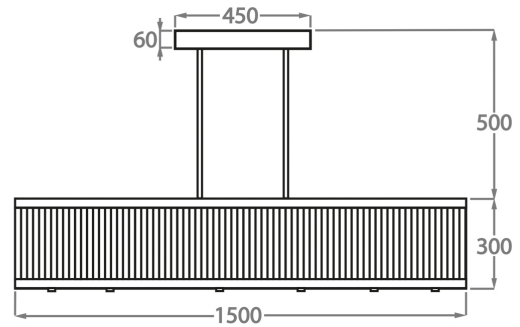

**Size One**

CL120-RECT-80,  
Height: 30 cm (11.81")  
Width: 38 cm (14.96")  
Length: 80 cm (31.5")  
Bulbs: 6 × 25W or LED 4W G9  
Net Weight: 20 kg / 44 lb

**Size Two**

CL120-RECT-100,  
Height: 30 cm (11.81")  
Width: 38 cm (14.96")  
Length: 100 cm (39.37")  
Bulbs: 8 × 25W or LED 4W G9  
Net Weight: 26 kg / 57 lb

**Size Three**

CL120-RECT-120,  
Height: 30 cm (11.81")  
Width: 38 cm (14.96")  
Length: 120 cm (47.24")  
Bulbs: 10 × 25W or LED 4W G9  
Net Weight: 36 kg / 79 lb

**Size Four**

CL120-RECT-150,  
Height: 30 cm (11.81")  
Width: 38 cm (14.96")  
Length: 150 cm (59.06")  
Bulbs: 12 × 25W or LED 4W G9  
Net Weight: 49 kg / 108 lb