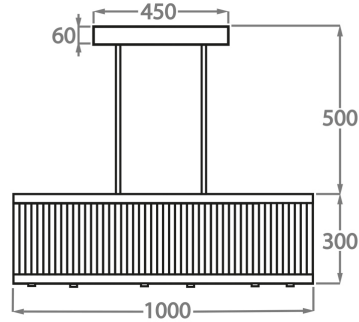

**Size One**

CL120-RECT-80,  
Height: 30 cm (11.81")  
Width: 38 cm (14.96")  
Length: 80 cm (31.5")  
Bulbs: 6 × 25W or LED 4W G9  
Net Weight: 20 kg / 44 lb

**Size Two**

CL120-RECT-100,  
Height: 30 cm (11.81")  
Width: 38 cm (14.96")  
Length: 100 cm (39.37")  
Bulbs: 8 × 25W or LED 4W G9  
Net Weight: 26 kg / 57 lb

**Size Three**

CL120-RECT-120,  
Height: 30 cm (11.81")  
Width: 38 cm (14.96")  
Length: 120 cm (47.24")  
Bulbs: 10 × 25W or LED 4W G9  
Net Weight: 36 kg / 79 lb

**Size Four**

CL120-RECT-150,  
Height: 30 cm (11.81")  
Width: 38 cm (14.96")  
Length: 150 cm (59.06")  
Bulbs: 12 × 25W or LED 4W G9  
Net Weight: 49 kg / 108 lb