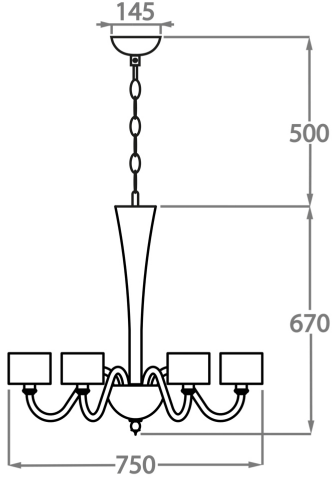

Murano Glass Colours

Clear Venetian Glass

Smoke Venetian Glass

Grey Venetian Glass

Available Sizes

6 Light

CL527-6,

Height: 67 cm (26.38")

Diameter: 75 cm (29.53")

Bulbs: 6 x 42W E14 Golf Ball Bulbs/Lamps only

Net Weight: 11 kg / 24 lb

10 Light

CL527-10,

Height: 80 cm (31.5")

Diameter: 100 cm (39.37")

Bulbs: 10 x 42W E14 Golf Ball Bulbs/Lamps only

Net Weight: 12 kg / 26 lb

16 Light

CL527-16,

Height: 84 cm (33.07")

Diameter: 122 cm (48.03")

Bulbs: 16 x 42W E14 Golf Ball Bulbs/Lamps only

Net Weight: 25 kg / 55 lb

This chandelier includes 7" short drum shades. Please use 'Golf Ball' bulbs/lamps only.

The dimensions of the central rod/chain and ceiling rose are not included in the height measurements.
Standard rod/chain and ceiling rose is 50cm if not otherwise specified by customer.