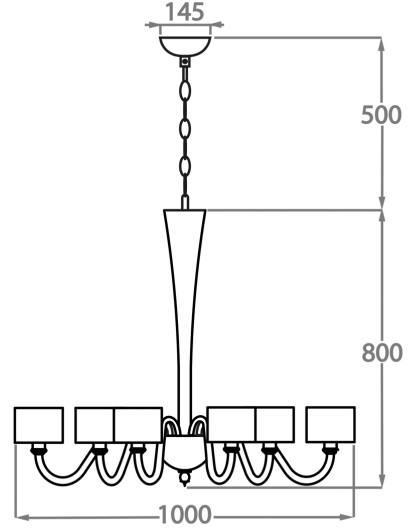

Murano Glass Colours

Clear Venetian Glass

Smoke Venetian Glass

Grey Venetian Glass

Available Sizes

6 Light

CL527-6,

Height: 67 cm (26.38")

Diameter: 75 cm (29.53")

Bulbs: 6 x 42W E14 Golf Ball Bulbs/Lamps only

Net Weight: 11 kg / 24 lb

10 Light

CL527-10,

Height: 80 cm (31.5")

Diameter: 100 cm (39.37")

Bulbs: 10 x 42W E14 Golf Ball Bulbs/Lamps only

Net Weight: 12 kg / 26 lb

16 Light

CL527-16,

Height: 84 cm (33.07")

Diameter: 122 cm (48.03")

Bulbs: 16 x 42W E14 Golf Ball Bulbs/Lamps only

Net Weight: 25 kg / 55 lb

This chandelier includes 7" short drum shades. Please use 'Golf Ball' bulbs/lamps only.

The dimensions of the central rod/chain and ceiling rose are not included in the height measurements.
Standard rod/chain and ceiling rose is 50cm if not otherwise specified by customer.