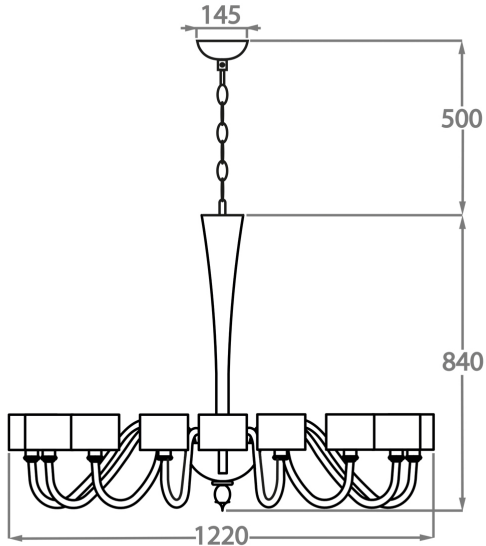

Murano Glass Colours

Clear Venetian Glass

Smoke Venetian Glass

Grey Venetian Glass

Available Sizes

6 Light

CL527-6,

Height: 67 cm (26.38")

Diameter: 75 cm (29.53")

Bulbs: 6 x 42W E14 Golf Ball Bulbs/Lamps only

Net Weight: 11 kg / 24 lb

10 Light

CL527-10,

Height: 80 cm (31.5")

Diameter: 100 cm (39.37")

Bulbs: 10 x 42W E14 Golf Ball Bulbs/Lamps only

Net Weight: 12 kg / 26 lb

16 Light

CL527-16,

Height: 84 cm (33.07")

Diameter: 122 cm (48.03")

Bulbs: 16 x 42W E14 Golf Ball Bulbs/Lamps only

Net Weight: 25 kg / 55 lb

This chandelier includes 7" short drum shades. Please use 'Golf Ball' bulbs/lamps only.

The dimensions of the central rod/chain and ceiling rose are not included in the height measurements.
Standard rod/chain and ceiling rose is 50cm if not otherwise specified by customer.