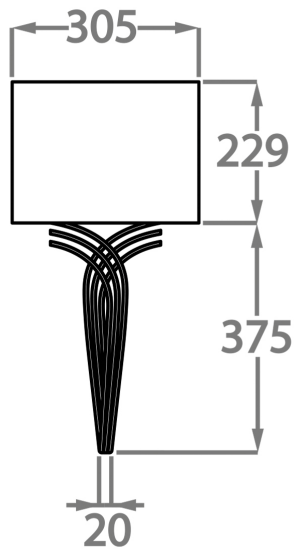

Compatible with

Bathroom

Yacht Club

WL209 in Brushed Nickel with a 12" Half Moon Shade in James Hare 38000/110 & 135

Available Finishes

Metal Finishes

Brushed Dark
Bronze

Brushed Gold

Brushed Nickel

Available Sizes

One size only

WL209,

Height: 37.5 cm (14.76")

Width: 18 cm (7.09")

Bulbs: 1 x 25w E14

Net Weight: 2 kg / 4 lb