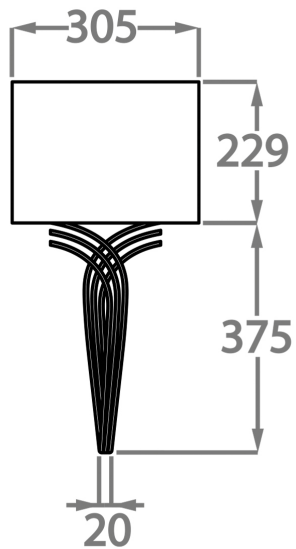

Compatible with

Bathroom

Yacht Club

WL209 in Brushed Dark Bronze with a 12" Half Moon Shade in James Hare
38000/110

Available Finishes

Metal Finishes

Brushed Dark
Bronze

Brushed Gold

Brushed Nickel

Available Sizes

One size only

WL209,

Height: 37.5 cm (14.76")

Width: 18 cm (7.09")

Bulbs: 1 x 25w E14

Net Weight: 2 kg / 4 lb