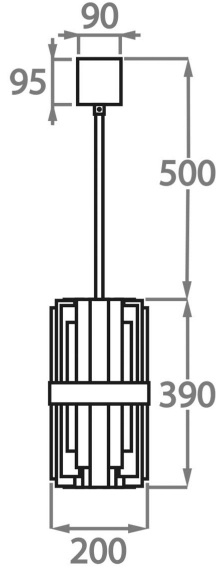

**Size One**

CL122-PEN-20,  
Height: 39 cm (15.35")  
Diameter: 20 cm (7.87")  
Bulbs: 6 x 25w or 4w LED G9  
Net Weight: 8 kg / 18 lb

**Size Two**

CL122-PEN-30,  
Height: 39 cm (15.35")  
Diameter: 30 cm (11.81")  
Bulbs: 8 x 25w or 4w LED G9  
Net Weight: 8 kg / 13 lb

**Size Three**

CL122-PEN-40,  
Height: 39 cm (15.35")  
Diameter: 40 cm (15.75")  
Bulbs: 10 x 25w or 4w LED G9  
Net Weight: 8 kg / 13 lb

The dimensions of the supporting rod and ceiling rose are not included in the height measurements  
The standard rod and ceiling rose are 50cm (20") high from the top of the pendant, if not otherwise specified by the client