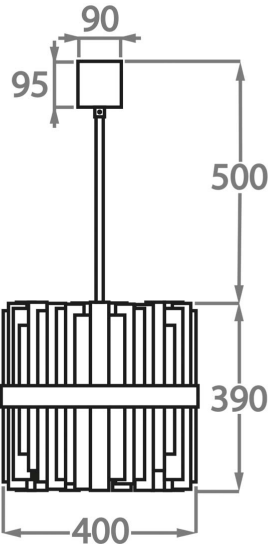

**Size One**

CL122-PEN-20,  
Height: 39 cm (15.35")  
Diameter: 20 cm (7.87")  
Bulbs: 6 x 25w or 4w LED G9  
Net Weight: 8 kg / 18 lb

**Size Two**

CL122-PEN-30,  
Height: 39 cm (15.35")  
Diameter: 30 cm (11.81")  
Bulbs: 8 x 25w or 4w LED G9  
Net Weight: 8 kg / 13 lb

**Size Three**

CL122-PEN-40,  
Height: 39 cm (15.35")  
Diameter: 40 cm (15.75")  
Bulbs: 10 x 25w or 4w LED G9  
Net Weight: 8 kg / 13 lb

The dimensions of the supporting rod and ceiling rose are not included in the height measurements  
The standard rod and ceiling rose are 50cm (20") high from the top of the pendant, if not otherwise specified by the client