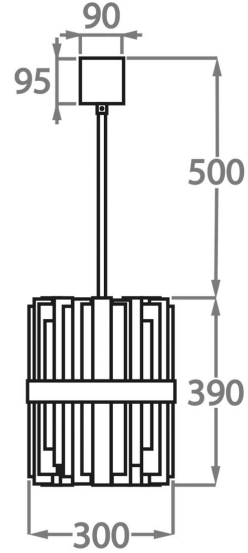

**Size One**

CL122-PEN-20,  
Height: 39 cm (15.35")  
Diameter: 20 cm (7.87")  
Bulbs: 6 x 25w or 4w LED G9  
Net Weight: 8 kg / 18 lb

**Size Two**

CL122-PEN-30,  
Height: 39 cm (15.35")  
Diameter: 30 cm (11.81")  
Bulbs: 8 x 25w or 4w LED G9  
Net Weight: 8 kg / 13 lb

**Size Three**

CL122-PEN-40,  
Height: 39 cm (15.35")  
Diameter: 40 cm (15.75")  
Bulbs: 10 x 25w or 4w LED G9  
Net Weight: 8 kg / 13 lb

The dimensions of the supporting rod and ceiling rose are not included in the height measurements  
The standard rod and ceiling rose are 50cm (20") high from the top of the pendant, if not otherwise specified by the client