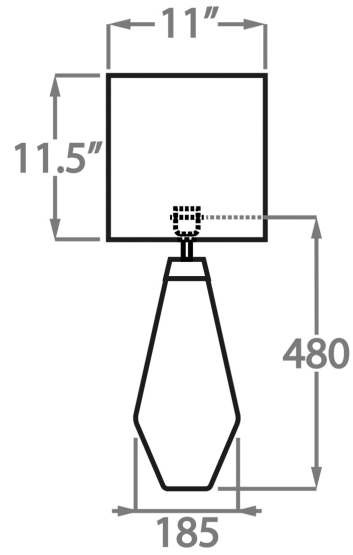

Silk Flex Choice, Switch & Plug Colours

Black

Brown

Silver

Available Sizes

Size One

TL661-SM,
Height: 31 cm (12.2")
Diameter: 16.5 cm (6.5")
Bulbs: 1 x 60W E27

Size Two

TL661-LA,
Height: 48 cm (18.9")
Diameter: 18.5 cm (7.28")
Bulbs: 1 x 60W E27

TL661-SM: Overall height with a 10" Tall Drum Shade 63cm - 24.8inch
TL661-LA: Overall height with a 12" Tall Drum Shade 75cm - 30inch