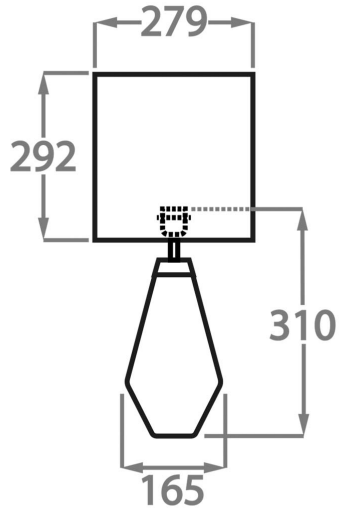

Silk Flex Choice, Switch & Plug Colours

Black

Brown

Cream

Silver

Available Sizes

Size One

TL661-SM,
Height: 31 cm (12.2")
Diameter: 16.5 cm (6.5")
Bulbs: 1 x 60w E27

Size Two

TL661-LA,
Height: 48 cm (18.9")
Diameter: 18.5 cm (7.28")
Bulbs: 1 x 40W E27

TL661-SM: Overall height with a 10" Tall Drum Shade 63cm - 24.8inch
TL661-LA: Overall height with a 12" Tall Drum Shade 75cm - 30"