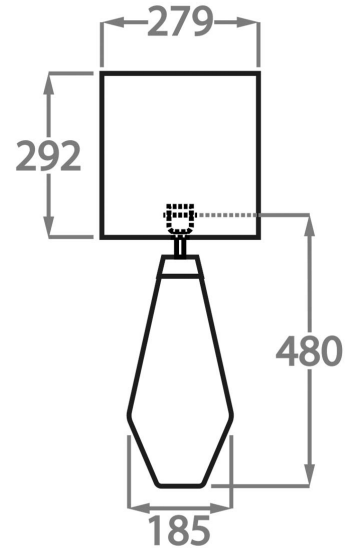

Silk Flex Choice, Switch & Plug Colours

Black

Brown

Cream

Silver

Available Sizes

Size One

TL661-SM,
Height: 31 cm (12.2")
Diameter: 16.5 cm (6.5")
Bulbs: 1 x 60w E27

Size Two

TL661-LA,
Height: 48 cm (18.9")
Diameter: 18.5 cm (7.28")
Bulbs: 1 x 40W E27

TL661-SM: Overall height with a 10" Tall Drum Shade 63cm - 24.8inch
TL661-LA: Overall height with a 12" Tall Drum Shade 75cm - 30"