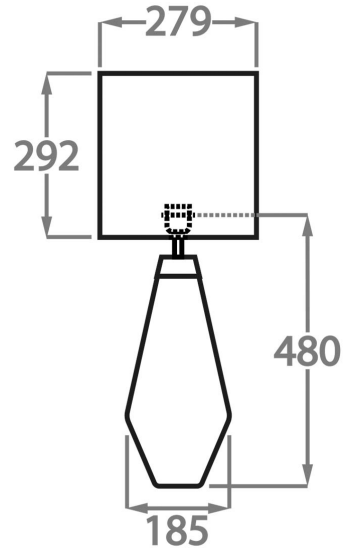

Silk Flex Choice, Switch & Plug Colours

Black

Brown

Cream

Silver

Available Sizes

Size One

TL661-SM,
Height: 31 cm (12.2")
Diameter: 16.5 cm (6.5")
Bulbs: 1 x 60w E27

Size Two

TL661-LA,
Height: 48 cm (18.9")
Diameter: 18.5 cm (7.28")
Bulbs: 1 x 40W E27

TL661-SM: Overall height with a 10" Tall Drum Shade 63cm - 24.8inch
TL661-LA: Overall height with a 12" Tall Drum Shade 75cm - 30"