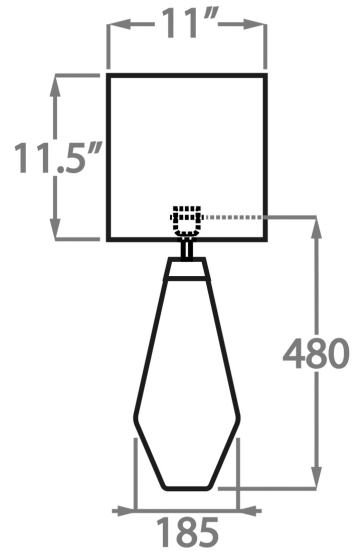

Silk Flex Choice, Switch & Plug Colours

Black

Brown

Cream

Silver

Available Sizes

Size One

TL661-SM,
Height: 31 cm (12.2")
Diameter: 16.5 cm (6.5")
Bulbs: 1 x 60W E26

Size Two

TL661-LA,
Height: 48 cm (18.9")
Diameter: 18.5 cm (7.28")
Bulbs: 1 x 60W E26

TL661-SM: Overall height with a 10" Tall Drum Shade 63cm - 24.8inch

TL661-LA: Overall height with a 12" Tall Drum Shade 75cm - 30inch