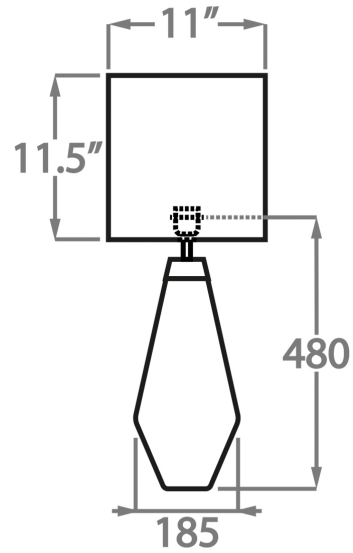

Silk Flex Choice, Switch & Plug Colours

Black

Brown

Cream

Silver

Available Sizes

Size One

TL661-SM,
Height: 31 cm (12.2")
Diameter: 16.5 cm (6.5")
Bulbs: 1 x 60W E27

Size Two

TL661-LA,
Height: 48 cm (18.9")
Diameter: 18.5 cm (7.28")
Bulbs: 1 x 60W E27

TL661-SM: Overall height with a 10" Tall Drum Shade 63cm - 24.8inch

TL661-LA: Overall height with a 12" Tall Drum Shade 75cm - 30inch