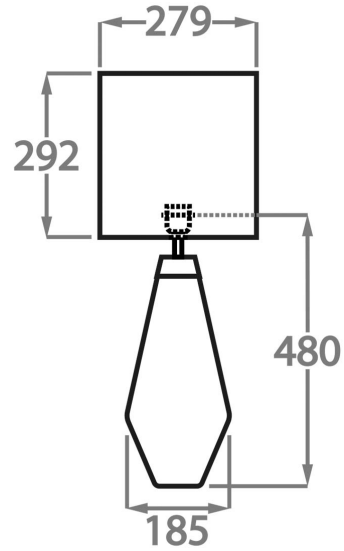

TL661-SM,  
Height: 31 cm (12.2")  
Diameter: 16.5 cm (6.5")  
Bulbs: 1 x 60W E27

**Size Two**

TL661-LA,  
Height: 48 cm (18.9")  
Diameter: 18.5 cm (7.28")  
Bulbs: 1 x 60W E27

TL661-SM: Overall height with a 10" Tall Drum Shade 63cm - 24.8inch  
TL661-LA: Overall height with a 12" Tall Drum Shade 75cm - 30inch