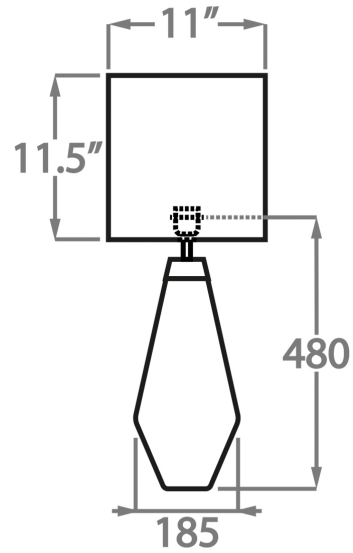

Silk Flex Choice, Switch & Plug Colours

Black

Brown

Silver

Available Sizes

Size One

TL661-SM,
Height: 31 cm (12.2")
Diameter: 16.5 cm (6.5")
Bulbs: 1 x 60W E27

Size Two

TL661-LA,
Height: 48 cm (18.9")
Diameter: 18.5 cm (7.28")
Bulbs: 1 x 60W E27

TL661-SM: Overall height with a 10" Tall Drum Shade 63cm - 24.8inch

TL661-LA: Overall height with a 12" Tall Drum Shade 75cm - 30inch