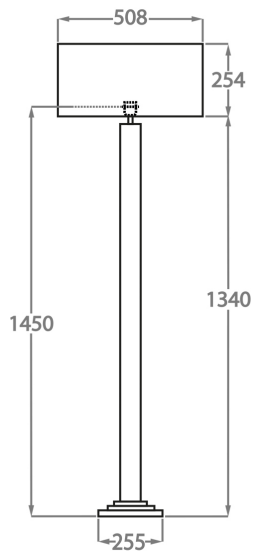

BELLA FIGURA

Berkeley Floor Lamp

FL290

Collection Name

ART DECO COLLECTION

A very imposing floor lamp made out of a column of cast and hand-carved Lucite.

This floor lamp can be ordered in any height from 145cm to 160cm at no extra cost.

Cream

Silver

Brown

Available Sizes

One Size

FL290,

Width: 22.5 cm (8.86")

Depth: 22.5 cm (8.86")

Bulbs: 1 x 60w E26

Net Weight: 13 kg / 29 lb

Dimensions are measured from the base of the lamp to the middle of the bulb holder and are excluding shade

Shades can also be made with Customer Own Material (COM)

Overall height at 145cm high with a 20" short drum shade 165cm - 65"