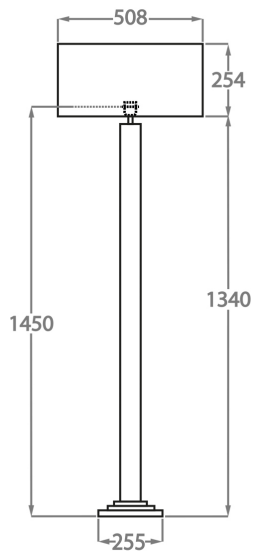

BELLA FIGURA

Berkeley Floor Lamp

FL290

Collection Name

ART DECO COLLECTION

A very imposing floor lamp made out of a column of cast and hand-carved Lucite.

This floor lamp can be ordered in any height from 145cm to 160cm at no extra cost.

Cream

Silver

Brown

Available Sizes

One Size

FL290,

Width: 22.5 cm (8.86")

Depth: 22.5 cm (8.86")

Bulbs: 1 x 60w E27

Net Weight: 13 kg / 29 lb

Dimensions are measured from the base of the lamp to the middle of the bulb holder and are excluding shade

Shades can also be made with Customer Own Material (COM)

Overall height at 145cm high with a 20" short drum shade 165cm - 65"