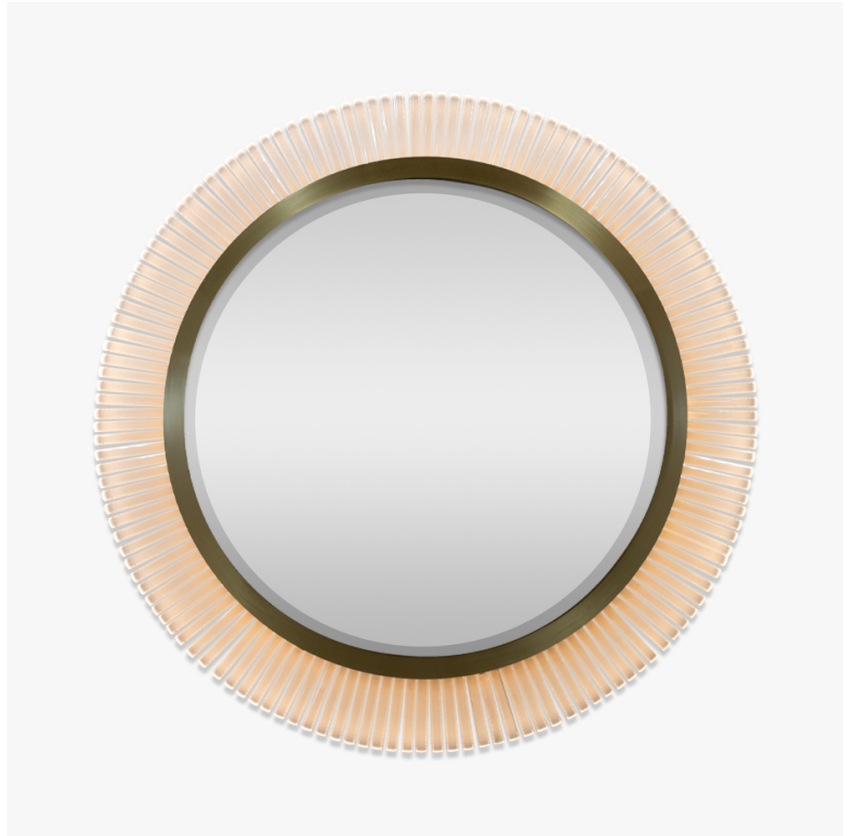

# BELLA FIGURA

## Belgrave Square Straight LED Mirror

**M123-S-LED**

Collection Name  
**REFLECT COLLECTION**

Comprised of sporadic or straight Lucite rods, this mirror is another contemporary addition to the Belgrave Square family from the Mayfair Collection. This ornate mirror is lit by a long LED strip positioned above the Lucite rods to create a beautifully warm lighting effect which reflects off the distressed glass.

Belgrave Square Straight LED Mirror in Brushed Gold and Clear Lucite

### Size One

M123-S-LED,

Diameter: 127 cm (50")

Depth: 54 cm (21.26")

Net Weight: 46 kg / 101 lb