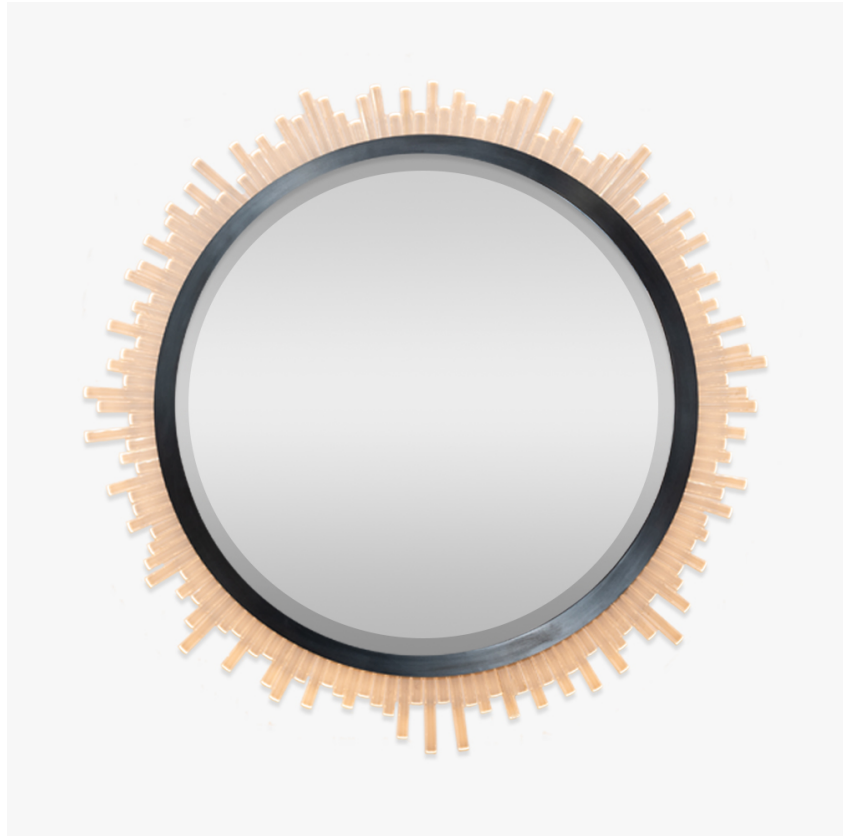

BELLA FIGURA

Belgrave Square Random LED Mirror

M123-R-LED

Collection Name
REFLECT COLLECTION

Comprised of sporadic or straight Lucite rods, this mirror is another contemporary addition to the Belgrave Square family from the Mayfair Collection. This ornate mirror is lit by a long LED strip positioned above the Lucite rods to create a beautifully warm lighting effect which reflects off the distressed glass.

Belgrave Square Random LED Mirror in Bronze and Clear Lucite

Available Finishes

Lucite Colours

Clear Lucite Rods

Frosted Lucite Rods

Metal Finishes

Antique Brushed Brass

Bronze

Brushed Gold

Brushed Nickel

Polished Gold

Polished Nickel

Available Sizes

Size One

M123-R-LED,

Diameter: 127 cm (50")

Depth: 54 cm (21.26")

Net Weight: 46 kg / 101 lb