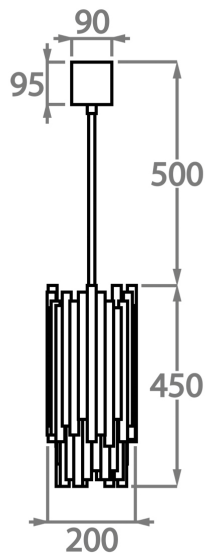

BELLA FIGURA

Battersea Pendant

CL109-PEN

Collection Name

MAYFAIR COLLECTION

This new Battersea pendant inspired by brutalist designs from the 1970s, is available in our new distressed finishes. This design is made out of a series of random brass tubes and Lucite rods, which results in a unique piece of modern ceiling sculpture with a subtle lighting effect

Metal Finishes

Stippled Bronze

Stippled Gold

Stippled Silver

Available Sizes

Size One

CL109-PEN,

Height: 45 cm (17.72")

Diameter: 20 cm (7.87")

Bulbs: 4 x 40W G9

Net Weight: 10 kg / 22 lb

The dimensions of the central supporting rod and ceiling rose are not included in the height measurements.
The standard rod and ceiling rose is 50cm (20") high if not otherwise specified by the customer.