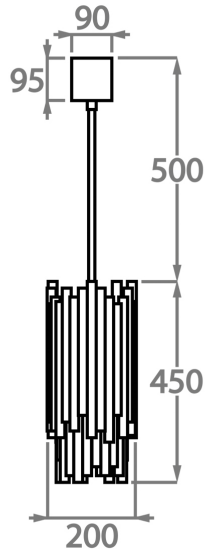

BELLA FIGURA

Battersea Pendant

CL109-PEN

Collection Name

MAYFAIR COLLECTION

This new Battersea pendant inspired by brutalist designs from the 1970s, is available in our new distressed finishes. This design is made out of a series of random brass tubes and Lucite rods, which results in a unique piece of modern ceiling sculpture with a subtle lighting effect

Metal Finishes

Stippled Bronze

Stippled Gold

Stippled Silver

Available Sizes

Size One

CL109-PEN,

Height: 45 cm (17.72")

Diameter: 20 cm (7.87")

Bulbs: 4 x 40W G9

Net Weight: 10 kg / 22 lb

The dimensions of the central supporting rod and ceiling rose are not included in the height measurements.
The standard rod and ceiling rose is 50cm (20") high if not otherwise specified by the customer.