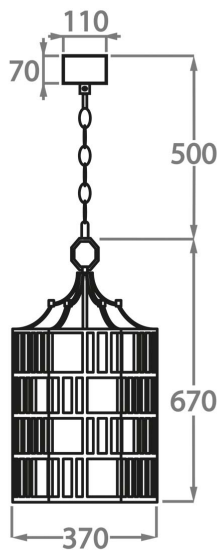

Hammered Smooth

Available Sizes

One Size

CL51-LAN,

Height: 67 cm (26.38")

Diameter: 37 cm (14.57")

Bulbs: 4 x LED 4W E14

The dimensions of the supporting chain and ceiling rose are not included in the height measurements.
The standard chain and ceiling rose are 50cm (20") high if not otherwise specified by the customer.