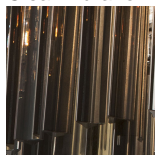

BELLA FIGURA

Alto Chandelier

CL460

Collection Name

RETRO MURANO COLLECTION

The latest addition to our Retro Murano collection, the Alto chandelier is beautifully long and slender. It has been designed to add a touch of style and glamour to atriums and double height hallways, either as a single piece or in a cluster of 3 or more set at different heights. The glass rods are available in four colours - clear, smoke, clear & gold or clear & silver - with the gold and silver options featuring our latest innovation of metal flecks set inside clear glass.

CL460-160 in Smoke Triangular Flat Cut Murano Glass and a Chrome Frame

Available Finishes

Metal Finishes

Brushed Dark
Bronze

Chrome

Polished Gold

Murano Glass Colours

Clear Murano

Clear & Gold

Clear & Silver

Smoke
Murano

Satin Murano

Available Sizes

One Size

CL460-160,

Height: 160 cm (62.99")