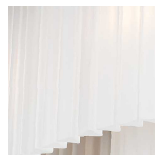

BELLA FIGURA

Alto Chandelier

CL460

Collection Name

RETRO MURANO COLLECTION

The latest addition to our Retro Murano collection, the Alto chandelier is beautifully long and slender. It has been designed to add a touch of style and glamour to atriums and double height hallways, either as a single piece or in a cluster of 3 or more set at different heights. The glass rods are available in four colours - clear, smoke, clear & gold or clear & silver - with the gold and silver options featuring our latest innovation of metal flecks set inside clear glass.

CL460-160 in Smoke Triangular Flat Cut Murano Glass and a Chrome Frame

Available Finishes

Metal Finishes

Brushed Dark
Bronze

Chrome

Polished Gold

Murano Glass Colours

Clear Murano

Clear & Gold

Clear & Silver

Smoke
Murano

Satin Murano

Available Sizes

One Size

CL460-160,

Height: 160 cm (62.99")