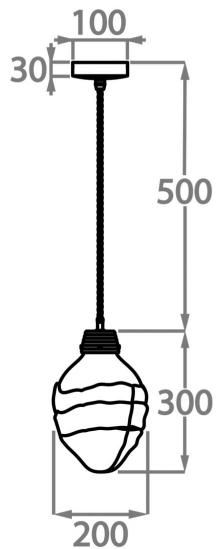

#### Silk Flex Choice, Switch & Plug Colours

Black

Brown

Cream

Silver

## Available Sizes

---

**Large**  
CL660-PEN,  
Height: 30 cm (11.81")  
Diameter: 20 cm (7.87")  
Bulbs: 1 x 40W E14  
Net Weight: 5 kg / 11 lb

This pendant is supplied as standard with 50cm (20") of flex. More flex is available on request